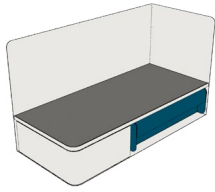

TNDP Desktop Optimizer

The Desktop Optimizer offers on-worksurface storage and casual space division. It features a top surface with multiple material inlay options and a hinged door enclosed volume with optional USB power. Either an integrated paper shelf, or a pull-out bin, alongside additional accessories can be specified to further customize the unit.

What's Included

1 desktop optimizer unit with paper shelves or pull out bin (as specified), optional accessories, rail shelf, USB; liner (as specified).

Notes

Primary finish applies to the optimizer case, paper shelves (if specified) and the outer side of the accessories (if specified).

Secondary finish applies to the Rail Shelf, Pull Out Bin (if specified) and the interior of the accessories.

Handedness is determined by the location of the hinged door/USB power area.

PRODUCT OPTIONS

Configuration	Style	Liner Style	Rail Shelf	USB	Orientation	Primary Finish	Secondary Finish	Liner Finish
N No Accessories	S Paper Shelves	M Metal	Y Yes	Y Yes	L Left	Foundation	Foundation	Fusion Felt
A Accessory Bundle A	B Pull Out Bin	F Felt	N No	N No	R Right	Mica	Mica	Foundation Laminate
B Accessory Bundle B		N Laminate				Accent	Accent	Metal Liner
C Accessory Bundle C								