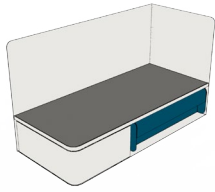

TNDP Desktop Optimizer

The Desktop Optimizer offers on-worksurface storage and casual space division. It features a top surface with multiple material inlay options and a hinged door enclosed volume with optional USB power. Either an integrated paper shelf, or a pull-out bin, alongside additional accessories can be specified to further customize the unit.

What's Included

1 desktop optimizer unit with paper shelves or pull out bin (as specified), optional accessories, rail shelf, USB; liner (as specified).

Notes

Primary finish applies to the optimizer case, paper shelves (if specified) and the outer side of the accessories (if specified).

Secondary finish applies to the Rail Shelf, Pull Out Bin (if specified) and the interior of the accessories.

Handedness is determined by the location of the hinged door/usb power area.

PRODUCT OPTIONS

Configuration	Style	Liner Style	Rail Shelf	USB	Orientation	Primary Finish	Secondary Finish	Liner Finish
N No Accessories	S Paper Shelves	M Metal	Y Yes	Y Yes	L Left	Foundation	Foundation	Fusion Felt
A Accessory Bundle A	B Pull Out Bin	F Felt	N No	N No	R Right	Mica	Mica	Foundation Laminate
B Accessory Bundle B		N Laminate				Accent	Accent	Metal Liner
C Accessory Bundle C								