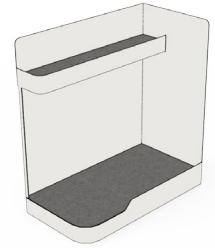

TNBD Mini Bag Drop

The Mini Bag Drop offers casual mobile storage of personal items and work bags below the worksurface. It features a slim upper shelf for small items where optional accessory combinations can be paired to further customize the unit.

What's Included

1 mini bag drop unit with optional rail shelf and accessories; 1 felt liner for the integrated shelf and 1 liner for the bottom of the unit (as specified).

- Combo A: small tray, pen cup
- Combo B: small tray, pen cup, long dish
- Combo C: small tray, pen cup, pencil tray

Notes

Primary finish applies to the Mini Bag Drop's case and the outer side of the accessories.

Secondary finish applies to the Rail Shelf (if specified), Metal Bottom Liner (if specified) and the interior of the accessories (if specified).

Top shelf always includes felt liner finished in Alloy Grey.

Orientation is determined from the user's perspective.

PRODUCT OPTIONS

Configuration	Bottom Liner Style	Rail Shelf	Orientation	Primary Finish	Secondary Finish	Liner Finish
N No Accessories	M Metal	Y Yes	L Left	Foundation	Foundation	Fusion Felt
A Accessory Bundle A	F Felt	N No	R Right	Mica	Mica	Foundation Laminate
B Accessory Bundle B	N Laminate			Accent	Accent	Metal Liner
C Accessory Bundle C						