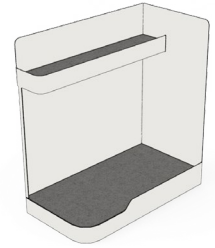

TNBD Mini Bag Drop

The Mini Bag Drop offers casual mobile storage of personal items and work bags below the worksurface. It features a slim upper shelf for small items where optional accessory combinations can be paired to further customize the unit.

What's Included

1 mini bag drop unit with optional rail shelf and accessories; 1 felt liner for the integrated shelf and 1 liner for the bottom of the unit (as specified).

- Combo A: small tray, pen cup
- Combo B: small tray, pen cup, long dish
- Combo C: small tray, pen cup, pencil tray

Notes

Primary finish applies to the Mini Bag Drop's case and the outer side of the accessories.

Secondary finish applies to the Rail Shelf (if specified), Metal Bottom Liner (if specified) and the interior of the accessories (if specified).

Top shelf always includes felt liner finished in Alloy Grey.

Orientation is determined from the user's perspective.

PRODUCT OPTIONS

Configuration	Bottom Liner Style	Rail Shelf	Orientation	Primary Finish	Secondary Finish	Liner Finish
N No Accessories	M Metal	Y Yes	L Left	Foundation	Foundation	Fusion Felt
A Accessory Bundle A	F Felt	N No	R Right	Mica	Mica	Foundation Laminate
B Accessory Bundle B	N Laminate			Accent	Accent	Metal Liner
C Accessory Bundle C						