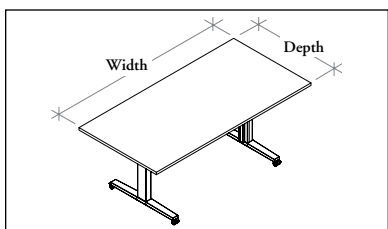

LVMR

Livello Rectangular Meeting Table

What's Included

1 table (2 pieces on 108" and 120" widths), 4 casters per piece.

Notes

Linking mechanism is standard with 2 piece tables.

Widths of 108" and 120" **will** include data/electrical and/or wire management on both table pieces if specified.