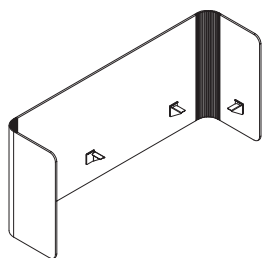

## Smooth Felt Study Carrel with Radius Corner

The Smooth Felt Study Carrel with Radius Corners attaches to the worksurface on the back and the lateral edge on both sides of the worksurface. It provides space division and local desktop privacy in varying levels. The lightweight and thin screen expresses a softer curvilinear aesthetic.

### What's Included

1 Smooth Felt Study Carrel Screen, attachment brackets and hardware.

### Notes

The screen depth is 18-1/2" with a 1/2" wire gap around the screen.

Screen is designed to accompany a Rectangular Worksurface with Radius corners for both Navigate and hiSpace Quick Connect for height adjustable tables available in Complements.