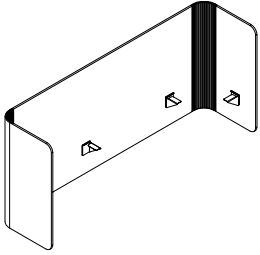

## Smooth Felt Study Carrel with Radius Corner

The Smooth Felt Study Carrel with Radius Corners attaches to the worksurface on the back and the lateral edge on both sides of the worksurface. It provides space division and local desktop privacy in varying levels. The lightweight and thin screen expresses a softer curvilinear aesthetic.

### What's Included

1 Smooth Felt Study Carrel Screen, attachment brackets and hardware.

### Notes

The screen depth is 18-1/2" with a 1/2" wire gap around the screen.

Screen is designed to accompany a Rectangular Worksurface with Radius corners for both Navigate and hiSpace Quick Connect for height adjustable tables available in Complements.