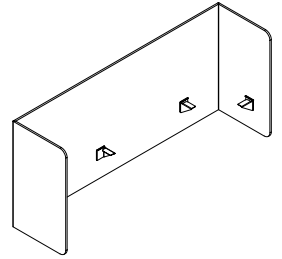

GZCC

Smooth Felt Study Carrel with Square Corner

The Smooth Felt Study Carrel with Square Corners attaches to the worksurface on the back and the lateral edge on both sides of the worksurface. It provides space division and local desktop privacy in varying levels. The lightweight and thin screen expresses a softer curvilinear aesthetic.

What's Included

1 Smooth Felt Study Carrel Screen, attachment brackets and hardware.

Notes

The screen depth is 18" with a 1/2" wire gap around the screen.

Screen is designed to accompany a Rectangular Worksurface for both Navigate and hiSpace Quick Connect for height adjustable tables available in Complements.

PRODUCT OPTIONS

Datum Height	Modesty Base Height	Width	Depth	Smooth Felt Finish	Hardware Finish
42, 51	S Partial Modesty Height (23") T Semi-Modesty Height (19") M Modesty Height (15")	48, 60, 72	18	Smooth Felt Colors	Foundation Mica

SAMPLE ORDER CODE

GZCC 42	S	60	18	R4	74
----------------	----------	-----------	-----------	-----------	-----------

**DIMENSIONS
INCHES / MM**

H	W	D
42 / 1067	48 / 1219	18 / 457
42 / 1067	60 / 1524	18 / 457
42 / 1067	72 / 1829	18 / 457
51 / 1295	48 / 1219	18 / 457
51 / 1295	60 / 1524	18 / 457
51 / 1295	72 / 1829	18 / 457