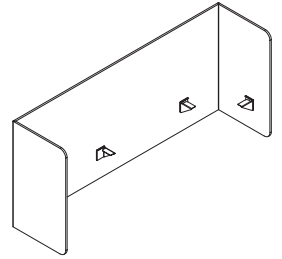

GZCC

Smooth Felt Study Carrel with Square Corner

The Smooth Felt Study Carrel with Square Corners attaches to the worksurface on the back and the lateral edge on both sides of the worksurface. It provides space division and local desktop privacy in varying levels. The lightweight and thin screen expresses a softer curvilinear aesthetic.

What's Included

1 Smooth Felt Study Carrel Screen, attachment brackets and hardware.

Notes

The screen depth is 18" with a 1/2" wire gap around the screen.

Screen is designed to accompany a Rectangular Worksurface for both Navigate and hiSpace Quick Connect for height adjustable tables available in Complements.

PRODUCT OPTIONS

Height	Modesty Base Height	Width	Depth	Smooth Felt Finish	Hardware Finish
42 42 (datum height)	S Partial Modesty Height (23") T Semi-Modesty Height (19") M Modesty Height (15")	48, 60, 72	18	Smooth Felt Colors	Foundation Mica
51 51 (datum height)					

SAMPLE ORDER CODE

GZCC 42	S	60	18	R4	74
----------------	----------	-----------	-----------	-----------	-----------

**DIMENSIONS
INCHES / MM**

H	D	W
42 / 1067	48 / 1219	18 / 457
42 / 1067	60 / 1524	18 / 457
42 / 1067	72 / 1829	18 / 457
51 / 1295	48 / 1219	18 / 457
51 / 1295	60 / 1524	18 / 457
51 / 1295	72 / 1829	18 / 457