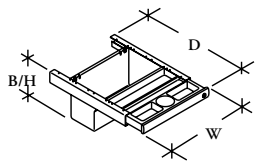

Pelican Drawer I