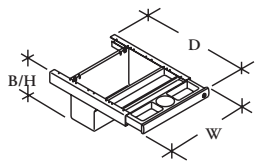

An Adjustable Mounting Clamp (DPA99) must be used when installing Pelican Drawers. Only one is required for multiple installation. Please see the listing on the following page.

A Retractable Mouse Tray is available on the DPD61 and DPD81. The tray can be mounted on the left or right hand side.

Pelican Drawer I

Pelican Drawer II

Pelican Drawer III

Product Options		Price	Dimensions (Inches)				
			D	W	B/H	F/H	
21	Pelican Drawer I with Pencil Tray and Large Storage Bin	N2 No Mouse Tray, No Lid	537	24	20	10	3
21	Pelican Drawer I with Pencil Tray and Large Storage Bin	N1 No Mouse Tray, With Lid	750	24	20	10	3
61	Pelican Drawer II with Keyboard Support and Large Storage Bin	N2 No Mouse Tray, No Lid	608	24	24	10	3
61	Pelican Drawer II with Keyboard Support and Large Storage Bin	N1 No Mouse Tray, With Lid	821	24	24	10	3
61	Pelican Drawer II with Keyboard Support and Large Storage Bin	L2 With Left Mouse Tray, No Lid	750	24	24	10	3
61	Pelican Drawer II with Keyboard Support and Large Storage Bin	R2 With Right Mouse Tray, No Lid	750	24	24	10	3
61	Pelican Drawer II with Keyboard Support and Large Storage Bin	L1 With Left Mouse Tray and Lid	963	24	24	10	3
61	Pelican Drawer II with Keyboard Support and Large Storage Bin	R1 With Right Mouse Tray and Lid	963	24	24	10	3
81	Pelican Drawer III with Keyboard Support and Small Storage Bin	N2 No Mouse Tray, No Lid	537	18	24	6	3
81	Pelican Drawer III with Keyboard Support and Small Storage Bin	L2 With Left Mouse Tray, No Lid	678	18	24	6	3
81	Pelican Drawer III with Keyboard Support and Small Storage Bin	R2 With Right Mouse Tray, No Lid	678	18	24	6	3