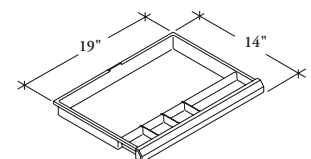

H: 2"

PRICING

65