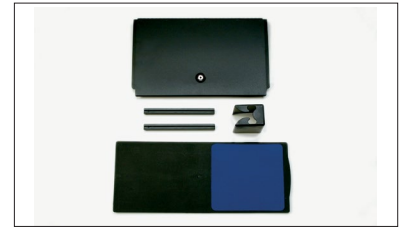

Notes

File Rods are installed front-to-back to enable hanging of letter-, legal- and metric-size files.

Drawer Lid is a lockable accessory providing security for the storage bin.

The Retractable Mouse Tray mounts to the underside of the drawer (on the left or right side) to provide a retractable support for the mouse.

The Mouse Trap provides convenient storage for a mouse.

The Adjustable Mounting Clamp is for use when installing Pelican Drawers and is mounted directly to the underside of the worksurface. It requires the clear space indicated. It is not compatible with District or Marketplace whenever worksurface reinforcements are used. Only one is required.

Finished in Black.

Product Options			Price	Dimensions (Inches)				
				H	W	D		
11	File Rods for the <i>Pelican Drawer I</i>	OR	31	File Rods for the <i>Pelican Drawer II</i>	13	–	–	10
21	Drawer Lids for the <i>Pelican Drawer I</i>	OR	51	Drawer Lids for the <i>Pelican Drawer II</i>	214	–	18	11
12	Retractable Mouse Tray for <i>Pelican Drawers II & III</i>		–		143	–	21	10
41	Mouse Trap for <i>Pelican Drawers II & III</i>		–		31	3	4	4
99	Adjustable Mounting Clamp for <i>Pelican Drawers I, II & III</i>		–		356	3	22	17

Xpress DP150 Pencil Drawer

What's Included

1 pencil drawer, 1 mounting template, 2 mounting slides and fasteners.

Notes

Provides compartmentalized pencil and stationery storage under the worksurface.

Applied to the underside of any regular worksurface. The drawer extends 11" and is equipped with a safety stop.