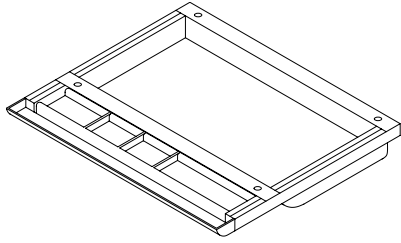

DP151

Storage Drawer with Roller Slides

What's Included

1 pencil drawer, 1 mounting template, 2 mounting slides and fasteners.

Notes

Provides compartmentalized pencil and stationery storage under the worksurface.

Applied to the underside of any regular worksurface.

The drawer extends 11" and is equipped with a safety stop.

Space required for mounting this item beneath the worksurface is 16" deep, 21" wide and 2" high.