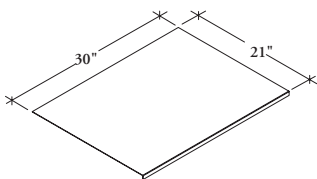

Finish Options (See Fabrics & Finishes Program for finish listings)

4046 Fine Grain

Please add the desired code(s) from above to the end of your product option code below.

H: 1/2"