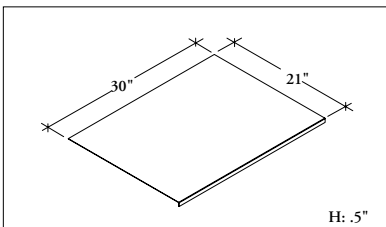

Finish Options (See Fabrics & Finishes Program for finish listings)

4046 Fine Grain

Please add the desired code(s) from above to the end of your product option code below.