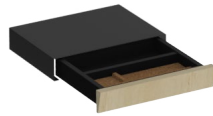

CADA

Drawer Accessory Tray

PRODUCT OPTIONS

Configuration	Finish
S Standard, No Cork Insert C Cork Divider Insert	Painted Coordinate Finishes

PRICING

Configuration	Price
Standard, No Cork Insert	470
Cork Divider Insert	588

CAMD

Mini Drawer,
Undermount Add-On

PRODUCT OPTIONS

Configuration	Drawer Front Finish
S Standard	Natural Veneer 2
C Cork Divider Insert	Natural Veneer 3
	Natural Veneer 4
	Chroma Wood
	Rustic Oak

PRICING

Configuration	Price
Standard	683
Cork Divider Insert	800