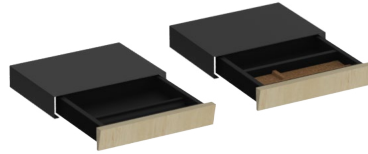

ACCESSORIES & ELECTRICAL: OVERVIEW

Chronicle's Drawer Accessory is included as an option with Mobile Pedestals, or it can be specified separately.

The Mini Drawer is designed to affix to the underside of a primary worksurface to offer light additional storage.

**Drawer Accessory Tray
CADA**

Default size: 12" x 14" x 1 3/4"
Cork Organizer size: ~11" x ~4"

**Mini Drawer, Undermount Add-On
CAMD**

Default size: 13 3/4" x 10 7/8" x 2 5/8"
Cork Organizer size: ~11" x ~4"

The cut out to receive CEAP or CEAC is specified with Desks, Run-Offs and Height-Adjustable products. When a Grommet is specified with those products, both the cut out and the Grommet are included. The Grommet can also be specified separately and will fit a standard 2-3/4" cut out.

MINI DRAWER OVERVIEW

The Mini Drawer is designed to affix to the underside of a primary worksurface to offer light additional storage.

ELECTRICAL OVERVIEW

Electrical cut outs are specified within individual furniture elements. Electrical units are specified separately, with the exception of the Chronicle Grommet which is included with the cut out.