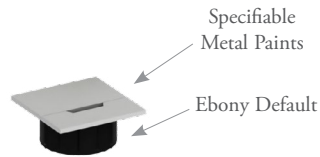

MINI DRAWER OVERVIEW

The Mini Drawer is designed to affix to the underside of a primary worksurface to offer light additional storage.

ELECTRICAL OVERVIEW

Electrical cut outs are specified within individual furniture elements. Electrical units are specified separately, with the exception of the Chronicle Grommet which is included with the cut out.

Power Options

Chronicle Access Door, With Power (CEAP)

Chronicle Above Surface Power (CESP)

Cable Management and Pass-Thru ONLY

Chronicle Access Door, No Power, Cable Drop only (CEAC)

Chronicle Grommet (CEGS)

CADA

Drawer Accessory Tray

PRODUCT OPTIONS

Configuration	Finish
S Standard, No Cork Insert C Cork Divider Insert	Painted Coordinate Finishes

PRICING

Configuration	Price
Standard, No Cork Insert	470
Cork Divider Insert	588