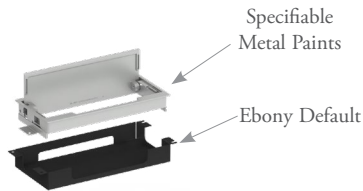

The cut out to receive CEAP or CEAC is specified with Desks, Run-Offs and Height-Adjustable products. When a Grommet is specified with those products, both the cut out and the Grommet are included. The Grommet can also be specified separately and will fit a standard 2-3/4" cut out.

MINI DRAWER OVERVIEW

The Mini Drawer is designed to affix to the underside of a primary worksurface to offer light additional storage.

ELECTRICAL OVERVIEW

Electrical cut outs are specified within individual furniture elements. Electrical units are specified separately, with the exception of the Chronicle Grommet which is included with the cut out.

Power Options

Chronicle Access Door, With Power (CEAP)

Chronicle Above Surface Power (CESP)

Cable Management and Pass-Thru ONLY

Chronicle Access Door, No Power, Cable Drop only (CEAC)

Chronicle Grommet (CEGS)

CADA

Drawer Accessory Tray

PRODUCT OPTIONS

Configuration	Finish
S Standard, No Cork Insert C Cork Divider Insert	Painted Coordinate Finishes

PRICING

Configuration	Price
Standard, No Cork Insert	470
Cork Divider Insert	588