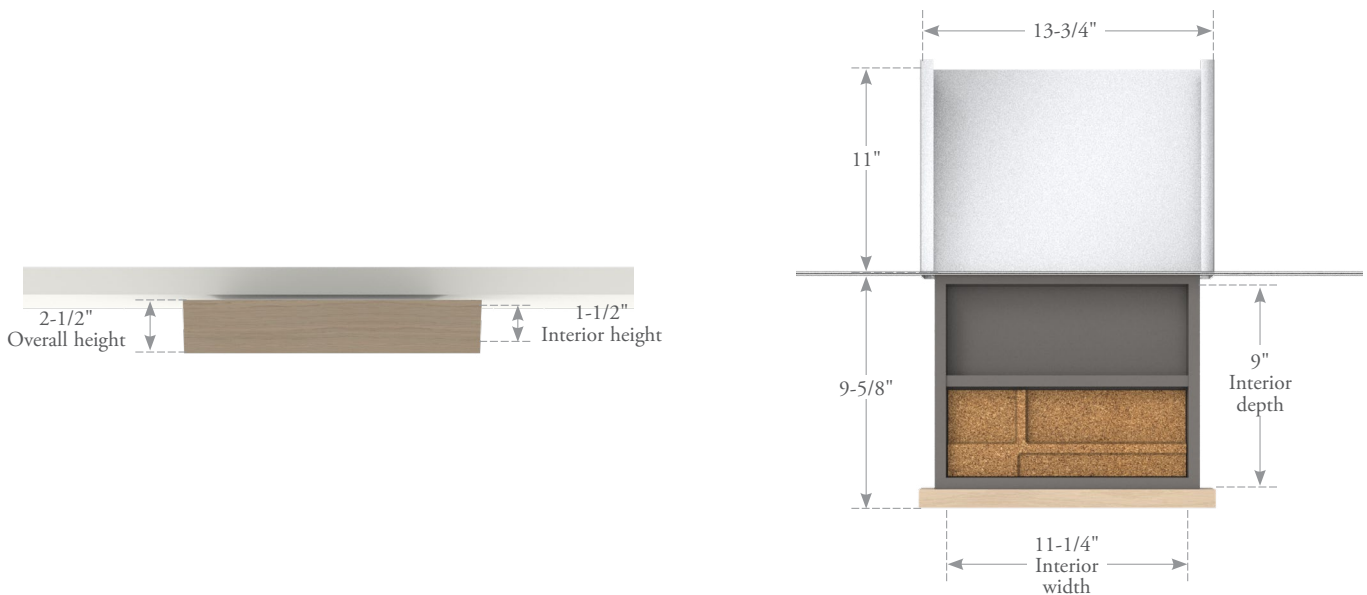

The cut out to receive CEAP or CEAC is specified with Desks, Run-Offs and Height-Adjustable products. When a Grommet is specified with those products, both the cut out and the Grommet are included. The Grommet can also be specified separately and will fit a standard 2-3/4" cut out.

**Chronicle Access Door, No
Power, Cable Drop only
CEAC**

**Chronicle Access Door,
With Power
CEAP**

**Chronicle Above Surface Power
CESP**

**Chronicle Grommet
CEGS**

DRAWER ACCESSORY TRAY OVERVIEW

Drawer Accessory Tray is the same as the option within the Mobile Pedestal, included here as a separate product so that it can be used within a drawer or on top of a surface.

MINI DRAWER OVERVIEW

The Mini Drawer is designed to affix to the underside of a primary worksurface to offer light additional storage.

ELECTRICAL OVERVIEW

Electrical cut outs are specified within individual furniture elements. Electrical units are specified separately, with the exception of the Chronicle Grommet which is included with the cut out.