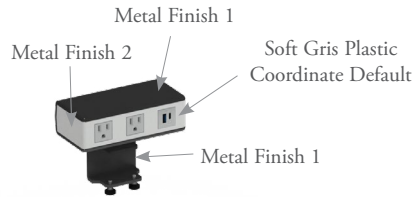

The cut out to receive CEAP or CEAC is specified with Desks, Run-Offs and Height-Adjustable products. When a Grommet is specified with those products, both the cut out and the Grommet are included. The Grommet can also be specified separately and will fit a standard 2-3/4" cut out.

**Chronicle Access Door, No
Power, Cable Drop only
CEAC**

**Chronicle Access Door,
With Power
CEAP**

**Chronicle Above Surface Power
CESP**

**Chronicle Grommet
CEGS**

DRAWER ACCESSORY TRAY OVERVIEW

Drawer Accessory Tray is the same as the option within the Mobile Pedestal, included here as a separate product so that it can be used within a drawer or on top of a surface.

MINI DRAWER OVERVIEW

The Mini Drawer is designed to affix to the underside of a primary worksurface to offer light additional storage.

ELECTRICAL OVERVIEW

Electrical cut outs are specified within individual furniture elements. Electrical units are specified separately, with the exception of the Chronicle Grommet which is included with the cut out.

Power Options

Chronicle Access Door, With Power (CEAP)

Chronicle Above Surface Power (CESP)

Cable Management and Pass-Thru ONLY

Chronicle Access Door, No Power, Cable Drop only (CEAC)

Chronicle Grommet (CEGS)