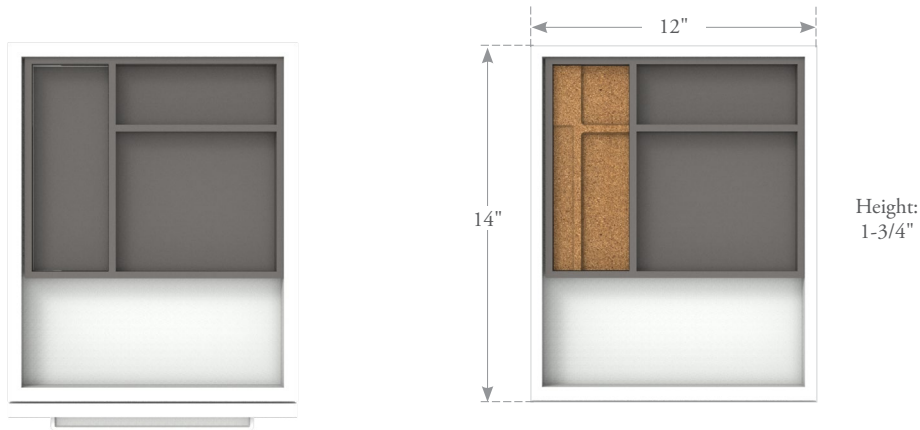

The cut out to receive CEAP or CEAC is specified with Desks, Run-Offs and Height-Adjustable products. When a Grommet is specified with those products, both the cut out and the Grommet are included. The Grommet can also be specified separately and will fit a standard 2-3/4" cut out.

**Chronicle Access Door, No
Power, Cable Drop only
CEAC**

**Chronicle Access Door,
With Power
CEAP**

**Chronicle Above Surface Power
CESP**

**Chronicle Grommet
CEGS**

DRAWER ACCESSORY TRAY OVERVIEW

Drawer Accessory Tray is the same as the option within the Mobile Pedestal, included here as a separate product so that it can be used within a drawer or on top of a surface.