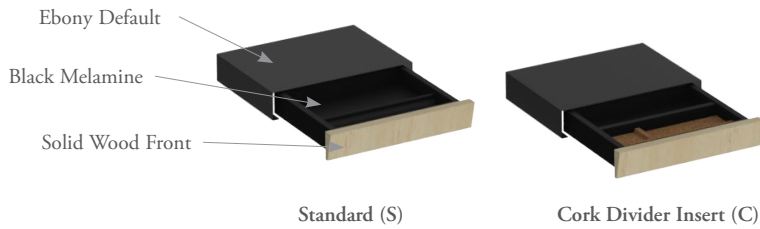

The cut out to receive CEAP or CEAC is specified with Desks, Run-Offs and Height-Adjustable products. When a Grommet is specified with those products, both the cut out and the Grommet are included. The Grommet can also be specified separately and will fit a standard 2-3/4" cut out.

**Chronicle Access Door, No
Power, Cable Drop only
CEAC**

**Chronicle Access Door,
With Power
CEAP**

**Chronicle Above Surface Power
CESP**

**Chronicle Grommet
CEGS**

DRAWER ACCESSORY TRAY OVERVIEW

Drawer Accessory Tray is the same as the option within the Mobile Pedestal, included here as a separate product so that it can be used within a drawer or on top of a surface.

MINI DRAWER OVERVIEW

The Mini Drawer is designed to affix to the underside of a primary worksurface to offer light additional storage.

ELECTRICAL OVERVIEW

Electrical cut outs are specified within individual furniture elements. Electrical units are specified separately, with the exception of the Chronicle Grommet which is included with the cut out.