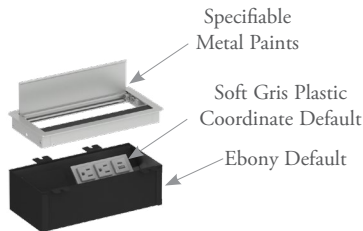

The cut out to receive CEAP or CEAC is specified with Desks, Run-Offs and Height-Adjustable products. When a Grommet is specified with those products, both the cut out and the Grommet are included. The Grommet can also be specified separately and will fit a standard 2-3/4" cut out.

**Chronicle Access Door, No
Power, Cable Drop only
CEAC**

**Chronicle Access Door,
With Power
CEAP**

**Chronicle Above Surface Power
CESP**

**Chronicle Grommet
CEGS**

DRAWER ACCESSORY TRAY OVERVIEW

Drawer Accessory Tray is the same as the option within the Mobile Pedestal, included here as a separate product so that it can be used within a drawer or on top of a surface.

MINI DRAWER OVERVIEW

The Mini Drawer is designed to affix to the underside of a primary worksurface to offer light additional storage.

ELECTRICAL OVERVIEW

Electrical cut outs are specified within individual furniture elements. Electrical units are specified separately, with the exception of the Chronicle Grommet which is included with the cut out.

Power Options

Chronicle Access Door, With Power (CEAP)

Chronicle Above Surface Power (CESP)

Cable Management and Pass-Thru ONLY

Chronicle Access Door, No Power, Cable Drop only (CEAC)

Chronicle Grommet (CEGS)