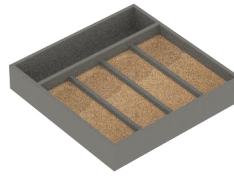

Upper Short Drawer Insert (U)

OPTIONS

Drawer Style	Drawer Width
U Upper Short Drawer Inset L Lower Tall Drawer Inset	30, 36

PRICING

Width	Lower Tall Drawer Insert (L)
30"	694
36"	709
	Upper Short Drawer Insert (L)
30"	713
36"	713