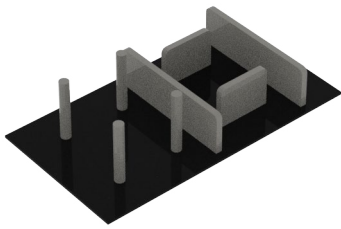

C+D credenzas

drawer insert accessories [CWDA]

Lower Tall Drawer Insert (L)