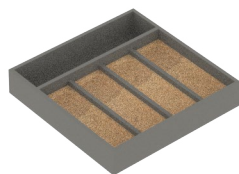

C+D credenzas

CREDENZAS & FRIDGE CREDENZAS OVERVIEW

- Default back style for all credenzas is finished with a paper backer and wire management cutouts for A/V options when specified
- A/V option back cutout dimensions are: 10" h x 10" w
- Drawer box will have a black finish

Elevated Base

Low Base

CREDENZAS & FRIDGE CREDENZAS HANDLE OPTIONS

ADA Handle (A)

Storage modules are 30" or 36" wide

Integrated Finger Pull (F)

Storage modules are 30" or 36" wide

CREDENZAS & FRIDGE CREDENZAS DRAWER INSERTS OPTIONS

Short Drawer Insert

- Painted Graphite finish box with removable cork inserts
- Offers organization of cutlery, remotes or various items
- Square sizing allows insert to be rotated to any desired orientation

Tall Drawer Insert

- Painted Graphite positionable dividers and dowels affixed to a pegboard that matches the black drawer body
- Offers organization of plates, bowls, glassware or various items
- Dowel and divides secured with thumbscrews from below