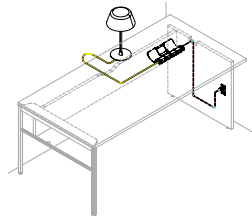

## byward desk (LWBDS)

The Byward Desk includes a YEPD Power Bar and wire management cutouts and pathways.

The Power Bar mounts near the gable to allow cables to exit through the gable into the wall.

## byward desk with pedestal (LWBOP)

The Byward Desk includes a YEPD Power Bar and wire management cutouts and pathways. The Power Bar mounts near the gable to allow cables to exit through the gable into the wall. Pedestal does not have a lock option.