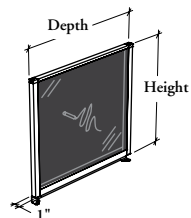

supports, screens & accessories

Xpress

THSTLG

Lateral Table Screen – Glass

This screen provides lateral visual privacy and vertical writable surface.

WHAT'S INCLUDED

1 glass screen, 1 bracket, linking pieces and hardware.

NOTES

Must be used in combination with a connected Back Table Screen.

When used for back-painted writable surface, use dry-erase markers only.

Frost (FT) is a single-sided etched glass which is facing inward of the screen assembly.