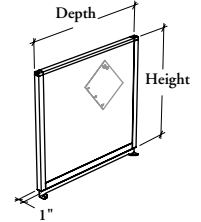

This screen provides lateral visual privacy.

THSTLF

WHAT'S INCLUDED

1 fabric screen, 1 bracket, linking pieces and hardware.

Lateral Table Screen – Fabric

NOTES

Must be used in combination with a connected Back Table Screen.

Lateral Table Screen is tackable on both sides.

All fabric screens have the same fabric on the both sides.

This screen is **not** recommended with all worksurface/table styles; refer to the Application Guide for compatibility.

DIMENSIONS INCHES / MM

H	D
15 / 381	24 / 610
15 / 381	30 / 762
22 / 559	24 / 610
22 / 559	30 / 762

PRICING

END (E)								
Fabric Grade A/COM	Gr. 1	Gr. 2	Gr. 3	Gr. 4	Gr. 5	Gr. 6	Gr. 7	
528	546	571	593	640	684	724	762	
563	583	611	639	694	749	791	832	
563	585	617	640	695	748	795	838	
607	624	660	694	761	826	878	925	