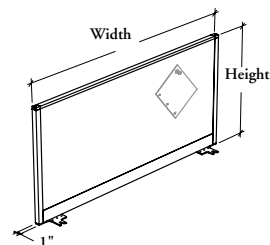

This screen provides back visual privacy.

WHAT'S INCLUDED

1 fabric screen, 2 brackets, linking pieces and hardware.

NOTES

Specify Table Screen width to match the width of the worksurface to which it is being applied.

Back Table Screen is tackable on both sides.

All fabric screens have the same fabric on the both sides.

Not compatible with ADA Adaptable Legs.

This screen is **not** recommended with all worksurface/table styles; refer to the Application Guide for compatibility.

THSTBF
Back Table Screen – Fabric

PRODUCT OPTIONS

| Worksurface Thickness | Configuration | Height | Width | Lateral Screen Connection | Element Finish | Frame and Hardware Finish |
|-----------------------|------------------|--------|------------------------------------|---|----------------|---------------------------|
| M 1 3/16" | S Adaptable Legs | 15, 22 | 36, 42, 48, 54, 60, 66, 72, 78, 84 | W With Lateral Connection N Without Lateral Connection | Fabric | Foundation Mica |

DIMENSIONS
INCHES / MM

| H | W |
|----------|-----------|
| 15 / 381 | 36 / 914 |
| 15 / 381 | 42 / 1067 |
| 15 / 381 | 48 / 1219 |
| 15 / 381 | 54 / 1372 |
| 15 / 381 | 60 / 1524 |
| 15 / 381 | 66 / 1676 |
| 15 / 381 | 72 / 1829 |
| 15 / 381 | 78 / 1981 |
| 15 / 381 | 84 / 2134 |
| 22 / 559 | 36 / 914 |
| 22 / 559 | 42 / 1067 |
| 22 / 559 | 48 / 1219 |
| 22 / 559 | 54 / 1372 |
| 22 / 559 | 60 / 1524 |
| 22 / 559 | 66 / 1676 |
| 22 / 559 | 72 / 1829 |
| 22 / 559 | 78 / 1981 |
| 22 / 559 | 84 / 2134 |