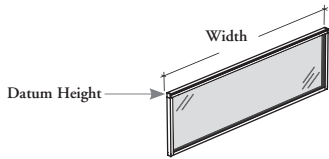

THSFG

Add-On Framed Screen – Glass

This screen provides central space division.

WHAT'S INCLUDED

2 glass infills, extrusions, and mounting hardware.

NOTES

Frosted (FT) is a single-sided etched glass which is facing inward of the screen assembly and if facing outward it create a Satin (FB) finish.

Screen width must be on-module for one or two users and should follow worksurface sections.

PRODUCT OPTIONS

Height	Width	Frame Finish	Glass Finish
09 (42" high datum line with ADA height application)	30, 36, 42 (1 user)	Foundation	FT Frosted
13 (42" high datum line with Standard height application)	60, 72, 84 (2 users)	Mica	Back-Painted