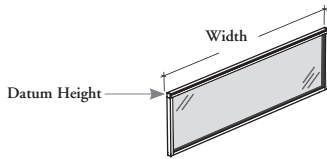

THSFG

Add-On Framed Screen – Glass

This screen provides central space division.

WHAT'S INCLUDED

2 glass infills, extrusions, and mounting hardware.

NOTES

Frosted (FT) is a single-sided etched glass which is facing inward of the screen assembly and if facing outward it create a Satin (FB) finish.

Screen width must be on-module for one or two users and should follow worksurface sections.

PRODUCT OPTIONS

Height	Width	Frame Finish	Glass Finish
09 (42" high datum line with ADA height application)	30, 36, 42 (1 user)	Foundation	FT Frosted
13 (42" high datum line with Standard height application)	60, 72, 84 (2 users)	Mica	Back-Painted

SAMPLE ORDER CODE

THSFG 13	84	7	K1

304

DIMENSIONS INCHES / MM

H	W
9 / 229	36 / 914
9 / 229	42 / 1067
13 / 330	30 / 762
13 / 330	36 / 914
13 / 330	42 / 1067
13 / 330	60 / 1524
13 / 330	72 / 1829
13 / 330	84 / 2134

PRICING

Frosted (FT)/ Back-Painted Glass
478
525
505
568
632
876
1002
1130