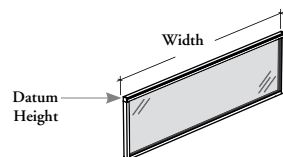

THSFG

Add-On Framed Screen – Glass

This screen provides central space division.

WHAT'S INCLUDED

2 glass infills, extrusions, and mounting hardware.

NOTES

Frosted (FT) is a single-sided etched glass which is facing inward of the screen assembly and if facing outward it create a Satin (FB) finish.

Screen width must be on-module for one or two users and should follow worksurface sections.

PRODUCT OPTIONS

Height	Width	Frame Finish	Glass Finish
09 (42" high datum line with ADA height application)	30, 36, 42 (1 user)	Foundation	FT Frosted
13 (42" high datum line with Standard height application)	60, 72, 84 (2 users)	Mica	Back-Painted