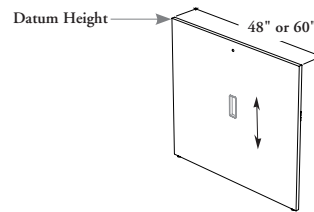

This screen attaches at the side of a Library Table or ADA Extension for Library Table (Single- or Double-Sided) and must be used with Carrel Divider.

WHAT'S INCLUDED

1 carrel supporting edge screen with levelers, 1 (left or right) or 2 (double-sided) cable pass-through (as specified), and mounting hardware.

WHAT'S EXCLUDED

Cable Pass-Through Cover, Carrel Dividers, and ADA Carrel Dividers.

NOTES

The solid panel is 1" thick.

Coordinate colors for hardware are solid colors that can be used to match wood prints such as those of the screen.

Not all finishes and corner details are available in Xpress, Please see Xpress catalogue and/or specification software for details.

THSEE
Carrel Supporting
End Screen – Solid

Double-Sided (D)

Single-Sided –
Right (R) or Left (L) Handed

SAMPLE ORDER CODE

THSEE M	A	D	51	60	S	W	S	XM	7
---------	---	---	----	----	---	---	---	----	---

DIMENSIONS
INCHES / MM

H	D
42 / 1067	24 / 610
42 / 1067	30 / 762
42 / 1067	48 / 1219
42 / 1067	60 / 1524
51 / 1295	24 / 610
51 / 1295	30 / 762
51 / 1295	48 / 1219
51 / 1295	60 / 1524