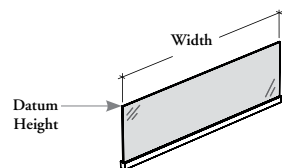

library carrels & screens

THSAG

Add-On Screen – Glass

This screen provides central space division. It provides lighter, frameless alternative to Add-On Framed Screen.

WHAT'S INCLUDED

1 glass screen, support frame, and hardware.

NOTES

The glass is 1/4" (6 mm) thick tempered glass and is available in Frosted (FT) and Satin (FB) finishes.

Screen width must be on-module for one or two users and should follow worksurface sections.

PRODUCT OPTIONS

Height	Width	Glass Finish	Frame Finish
09 (42" high datum line with ADA height application)	30, 36, 42 (1 user)	FB Satin	Foundation
13 (42" high datum line with Standard height application)	60, 72, 84 (2 users)	FT Frosted	Mica