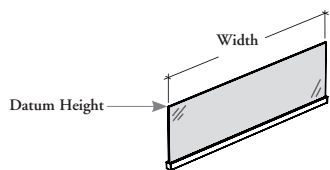

THSAG

Add-On Screen – Glass

This screen provides central space division. It provides lighter, frameless alternative to Add-On Framed Screen.

WHAT'S INCLUDED

1 glass screen, support frame, and hardware.

NOTES

The glass is 1/4" (6 mm) thick tempered glass and is available in Frosted (FT) and Satin (FB) finishes.

Screen width must be on-module for one or two users and should follow worksurface sections.

PRODUCT OPTIONS