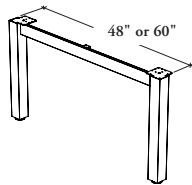

study tables

Xpress

THLBQ Square Post Legs

Double-Sided (D)

Single-Sided –
Right (R) or Left (L) Handed

Supports to be installed at both end of the Single- or Double-Sided Library Table. This product can also be specified on ADA Extension for Library Table.

WHAT'S INCLUDED

2 square post legs with levelers, 1 linking extrusion, mounting brackets, and mounting hardware.

WHAT'S EXCLUDED

Single- or Double-Sided Library Tables.

NOTES

Base height is 29" or 33" from finished floor to the top of the finished worksurface with a leveling range of 3 1/2".

Square Post Legs are handed and must be specified right or left.

Must be specified the same depth than Library Table.

PRODUCT OPTIONS

Configuration	Height	Depth	Support Finish
D Double-Sided (Shown)	29, 33 (ADA)	24, 30, 48, 60	AC Clear Anodized Foundation Mica
L Single-Sided – Left Handed (Shown)			
R Single-Sided – Right Handed			

258

SAMPLE ORDER CODE

THLBQ L	29	30	AC
---------	----	----	----

DIMENSIONS INCHES / MM

H	D
29 / 737	24 / 610
29 / 737	30 / 762
29 / 737	48 / 1219
29 / 737	60 / 1524
33 / 838	24 / 610
33 / 838	48 / 1219
33 / 838	60 / 1524