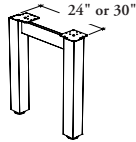

study tables

Xpress

THLBQ Square Post Legs

Double-Sided (D)

Single-Sided –
Right (R) or Left (L) Handed

Supports to be installed at both end of the Single- or Double-Sided Library Table. This product can also be specified on ADA Extension for Library Table.

WHAT'S INCLUDED

2 square post legs with levelers, 1 linking extrusion, mounting brackets, and mounting hardware.

WHAT'S EXCLUDED

Single- or Double-Sided Library Tables.

NOTES

Base height is 29" or 33" from finished floor to the top of the finished worksurface with a leveling range of 3 1/2".

Square Post Legs are handed and must be specified right or left.

Must be specified the same depth than Library Table.

PRODUCT OPTIONS

Configuration	Height	Depth	Support Finish
D Double-Sided (Shown)	29, 33 (ADA)	24, 30, 48, 60	AC Clear Anodized Foundation Mica
L Single-Sided – Left Handed (Shown)			
R Single-Sided – Right Handed			

258

SAMPLE ORDER CODE

THLBQ L	29	30	AC
---------	----	----	----

DIMENSIONS INCHES / MM

H	D
29 / 737	24 / 610
29 / 737	30 / 762
29 / 737	48 / 1219
29 / 737	60 / 1524
33 / 838	24 / 610
33 / 838	48 / 1219
33 / 838	60 / 1524