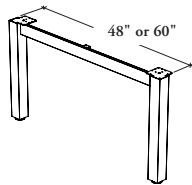

study tables

Xpress

THLBQ Square Post Legs

Double-Sided (D)

Single-Sided –
Right (R) or Left (L) Handed

Supports to be installed at both end of the Single- or Double-Sided Library Table. This product can also be specified on ADA Extension for Library Table.

WHAT'S INCLUDED

2 square post legs with levelers, 1 linking extrusion, mounting brackets, and mounting hardware.

WHAT'S EXCLUDED

Single- or Double-Sided Library Tables.

NOTES

Base height is 29" or 33" from finished floor to the top of the finished worksurface with a leveling range of 3 1/2".

Square Post Legs are handed and must be specified right or left.

Must be specified the same depth than Library Table.

PRODUCT OPTIONS

Configuration	Height	Depth	Support Finish
D Double-Sided (Shown)	29, 33 (ADA)	24, 30, 48, 60	AC Clear Anodized Foundation Mica
L Single-Sided – Left Handed (Shown)			
R Single-Sided – Right Handed			

258

SAMPLE ORDER CODE

THLBQ L	29	30	AC
----------------	-----------	-----------	-----------

DIMENSIONS INCHES / MM

H	D
29 / 737	24 / 610
29 / 737	30 / 762
29 / 737	48 / 1219
29 / 737	60 / 1524
33 / 838	24 / 610
33 / 838	48 / 1219
33 / 838	60 / 1524