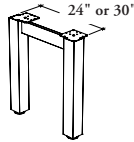

study tables

Xpress

THLBQ Square Post Legs

Double-Sided (D)

Single-Sided –
Right (R) or Left (L) Handed

Supports to be installed at both end of the Single- or Double-Sided Library Table. This product can also be specified on ADA Extension for Library Table.

WHAT'S INCLUDED

2 square post legs with levelers, 1 linking extrusion, mounting brackets, and mounting hardware.

WHAT'S EXCLUDED

Single- or Double-Sided Library Tables.

NOTES

Base height is 29" or 33" from finished floor to the top of the finished worksurface with a leveling range of 3 1/2".

Square Post Legs are handed and must be specified right or left.

Must be specified the same depth than Library Table.

PRODUCT OPTIONS

Configuration	Height	Depth	Support Finish
D Double-Sided (Shown)	29, 33 (ADA)	24, 30, 48, 60	AC Clear Anodized Foundation Mica
L Single-Sided – Left Handed (Shown)			
R Single-Sided – Right Handed			

258

SAMPLE ORDER CODE

THLBQ L	29	30	AC
----------------	-----------	-----------	-----------

DIMENSIONS INCHES / MM

H	D
29 / 737	24 / 610
29 / 737	30 / 762
29 / 737	48 / 1219
29 / 737	60 / 1524
33 / 838	24 / 610
33 / 838	48 / 1219
33 / 838	60 / 1524