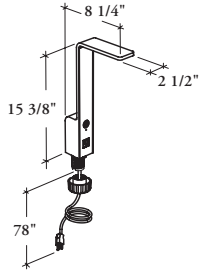

Xpress

THERL LED Reading Lamp

This lamp is mounted above a worksurface and fixed inside Square Grommet Ring. It provides task lighting, power and USB access at the worksurface level.

WHAT'S INCLUDED

1 reading lamp, 1 electrical outlet and 2 USB charger vertical ports (as specified), and a twistable attachment ring.

WHAT'S EXCLUDED

Square Grommet.

NOTES

Must be installed in Square Grommet Ring.

The grommet style option can be specified on worksurface to allow LED Reading Lamp installation.

Cannot be installed on Flip-Top Tables.

Can be used with a minimum 24" deep single-sided worksurface or a minimum 48" deep double-sided worksurface.

Utilize Flat Panel LED technology to minimize glare/shadows.

Produces ultra-wide footprint of glare-free (cool white) light.