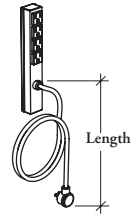

This power bar has four outlets and may be connected to a wall outlet.

WHAT'S INCLUDED

1 underworksurface plug-in power bar.

WHAT'S EXCLUDED

Mounting hardware and Cable Tray.

NOTES

This product is finished in Clear Anodized.

THEPP Underworksurface Plug-In Power Bar

PRODUCT OPTIONS

Length
072, 180

SAMPLE ORDER CODE

THEPP 180

**DIMENSIONS
INCHES / MM**

PRICING

L	
72 / 1829	229
180 / 4572	319