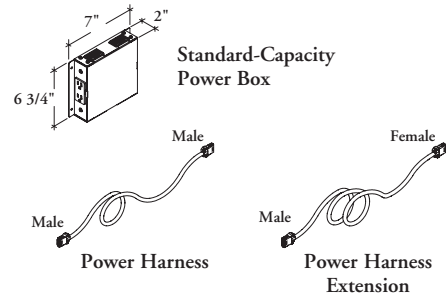

WHAT'S INCLUDED

1 standard-capacity power box, 1 power harness, 1 power harness extension (when required) and hardware.

WHAT'S EXCLUDED

Power Kit – Library Table and Wire Management Clips.

NOTES

The wire system for the power harnesses must be specified to correspond to the components and infeeds being used in the configuration.

Check local codes for limits and restrictions on harness length.

For proper length configuration, refer on page 151.

PRODUCT OPTIONS

Peninsula Worksurface Length	Wire System	Country of Installation
60, 66, 72, 78, 84	7K 7-Wire	A Canada / U.S.A.

SAMPLE ORDER CODE

THEPKP 78	7K	A
-----------	----	---

DIMENSIONS INCHES / MM

L
60 / 1524
66 / 1676
72 / 1829
78 / 1981
84 / 2134

PRICING

715
899
899
917
917