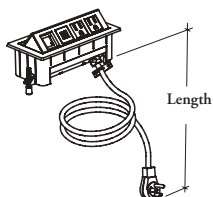

Xpress

THEPDC

Power/Data Center

The Power/Data Center is used to provide quick power, data and USB access at the worksurface level.

WHAT'S INCLUDED

1 power/data center, voice/data adapters, and template.

NOTES

This product can also be specified as an option when ordering worksurfaces and tables.

PRODUCT OPTIONS

Length	Configuration	Finish
072, 120	221 2 Power / 2 USB / 1 Data	B Soft Gris
	301 3 Power / 0 USB / 1 Data	E Ebony