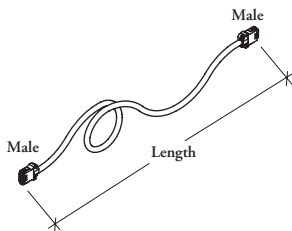

Xpress

THECP

Power Harness

The Power Harness connects Power Box (THEPB) to each other.

WHAT'S INCLUDED

1 power harness.

WHAT'S EXCLUDED

Power Box, Power Harness Extension, Wire Management Clips and Modesty Panel with Built-In Cable Tray.

NOTES

The wire system for the Power Harness must be specified to correspond to the components and infeeds being used in the configuration.

Check local codes for limits and restrictions on harness length.

SAMPLE ORDER CODE

THECP 7G	072	A
-----------------	------------	----------

DIMENSIONS INCHES / MM

L
30 / 762
33 / 838
36 / 914
39 / 991
42 / 1067
45 / 1143
48 / 1219
51 / 1295
54 / 1372
57 / 1448
60 / 1524
63 / 1600
66 / 1676
69 / 1753
72 / 1829
75 / 1905
78 / 1981
81 / 2057
84 / 2134
87 / 2210
90 / 2286
93 / 2362
96 / 2438
99 / 2515

Pricing is continued on the following page.

THECP
Power Harness (Continued)

DIMENSIONS
INCHES / MM**PRICING**

L	4-Wire (4B)	5-Wire (5D)	7-Wire (7G)	8-Wire (8T)	8-Wire (8N)	8-Wire (8K)
102 / 2591	224	252	300	340	353	383
105 / 2667	232	262	310	354	375	396
108 / 2743	232	262	310	354	375	396
111 / 2819	237	264	319	362	378	409
114 / 2896	237	264	319	362	378	409
117 / 2972	247	275	330	378	400	422
120 / 3048	247	275	330	378	400	422
123 / 3124	253	282	335	386	406	428
126 / 3200	253	282	335	386	406	428
129 / 3277	256	287	342	392	413	435
132 / 3353	256	287	342	392	413	435
135 / 3429	262	291	347	399	419	441
138 / 3505	262	291	347	399	419	441
141 / 3581	267	298	353	406	426	447
144 / 3658	267	298	353	406	426	447
147 / 3734	270	302	360	411	431	455
150 / 3810	270	302	360	411	431	455
153 / 3886	275	306	366	411	439	461
156 / 3962	275	306	366	411	439	461