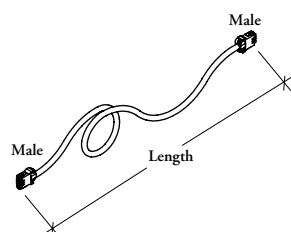

Xpress

THECP

Power Harness

The Power Harness connects Power Box (THEPB) to each other.

WHAT'S INCLUDED

1 power harness.

WHAT'S EXCLUDED

Power Box, Power Harness Extension, Wire Management Clips and Modesty Panel with Built-In Cable Tray.

NOTES

The wire system for the Power Harness must be specified to correspond to the components and infeeds being used in the configuration.

Check local codes for limits and restrictions on harness length.

SAMPLE ORDER CODE

THECP 7G	072	A
-----------------	------------	----------

DIMENSIONS INCHES / MM

L
30 / 762
33 / 838
36 / 914
39 / 991
42 / 1067
45 / 1143
48 / 1219
51 / 1295
54 / 1372
57 / 1448
60 / 1524
63 / 1600
66 / 1676
69 / 1753
72 / 1829
75 / 1905
78 / 1981
81 / 2057
84 / 2134
87 / 2210
90 / 2286
93 / 2362
96 / 2438
99 / 2515

Pricing is continued on the following page.

THECP
Power Harness (Continued)

DIMENSIONS
INCHES / MM

PRICING

L	4-Wire (4B)	5-Wire (5D)	7-Wire (7G)	8-Wire (8T)	8-Wire (8N)	8-Wire (8K)
102 / 2591	295	331	394	465	447	503
105 / 2667	304	346	408	494	466	522
108 / 2743	304	346	408	494	466	522
111 / 2819	313	348	419	498	476	537
114 / 2896	313	348	419	498	476	537
117 / 2972	325	361	435	527	498	556
120 / 3048	325	361	435	527	498	556
123 / 3124	332	372	441	534	507	563
126 / 3200	332	372	441	534	507	563
129 / 3277	336	378	449	543	516	572
132 / 3353	336	378	449	543	516	572
135 / 3429	346	383	456	552	525	581
138 / 3505	346	383	456	552	525	581
141 / 3581	351	391	465	560	534	588
144 / 3658	351	391	465	560	534	588
147 / 3734	355	397	473	566	539	597
150 / 3810	355	397	473	566	539	597
153 / 3886	361	404	480	579	539	607
156 / 3962	361	404	480	579	539	607