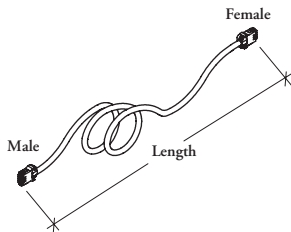

Xpress

THECE

Power Harness Extension

The Power Harness Extension brings power from the Base Feed (THECB) to the first Power Box (THEPB).

WHAT'S INCLUDED

1 power harness extension.

WHAT'S EXCLUDED

Base Feed, Power Harness, Power Box, Wire Management Clips and Modesty Panel with Built-In Cable Tray.

NOTES

The wire system for the Power Harness Extension must be specified to correspond to the components and infeeds being used in the configuration.

Check local codes for limits and restrictions on harness length.

SAMPLE ORDER CODE

THECE 7G	114	A
-----------------	------------	----------

**DIMENSIONS
INCHES / MM**

L
24 / 610
27 / 686
30 / 762
33 / 838
36 / 914
39 / 991
42 / 1067
45 / 1143
48 / 1219
51 / 1295
54 / 1372
57 / 1448
60 / 1524
63 / 1600
66 / 1676
69 / 1753
72 / 1829
75 / 1905
78 / 1981
81 / 2057
84 / 2134
87 / 2210
90 / 2286
93 / 2362
96 / 2438
99 / 2515

Pricing is continued on the following page.

THE CE
Power Harness Extension
(Continued)

DIMENSIONS
INCHES / MM**PRICING**

L	4-Wire (4B)	5-Wire (5D)	7-Wire (7G)	8-Wire (8T)	8-Wire (8N)	8-Wire (8K)
102 / 2591	224	252	300	340	353	383
105 / 2667	232	262	310	354	375	396
108 / 2743	232	262	310	354	375	396
111 / 2819	237	264	319	362	378	409
114 / 2896	237	264	319	362	378	409
117 / 2972	247	275	330	378	400	422
120 / 3048	247	275	330	378	400	422
123 / 3124	253	282	335	386	406	428
126 / 3200	253	282	335	386	406	428
129 / 3277	256	287	342	392	413	435
132 / 3353	256	287	342	392	413	435
135 / 3429	262	291	347	399	419	441
138 / 3505	262	291	347	399	419	441