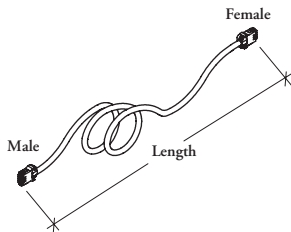

Xpress

THECE

Power Harness Extension

The Power Harness Extension brings power from the Base Feed (THECB) to the first Power Box (THEPB).

WHAT'S INCLUDED

1 power harness extension.

WHAT'S EXCLUDED

Base Feed, Power Harness, Power Box, Wire Management Clips and Modesty Panel with Built-In Cable Tray.

NOTES

The wire system for the Power Harness Extension must be specified to correspond to the components and infeeds being used in the configuration.

Check local codes for limits and restrictions on harness length.

SAMPLE ORDER CODE

THECE 7G	114	A
-----------------	------------	----------

DIMENSIONS INCHES / MM

L
24 / 610
27 / 686
30 / 762
33 / 838
36 / 914
39 / 991
42 / 1067
45 / 1143
48 / 1219
51 / 1295
54 / 1372
57 / 1448
60 / 1524
63 / 1600
66 / 1676
69 / 1753
72 / 1829
75 / 1905
78 / 1981
81 / 2057
84 / 2134
87 / 2210
90 / 2286
93 / 2362
96 / 2438
99 / 2515

Pricing is continued on the following page.

THE CE
Power Harness Extension
(Continued)

DIMENSIONS
INCHES / MM**PRICING**

L	4-Wire (4B)	5-Wire (5D)	7-Wire (7G)	8-Wire (8T)	8-Wire (8N)	8-Wire (8K)
102 / 2591	224	252	300	340	353	383
105 / 2667	232	262	310	354	375	396
108 / 2743	232	262	310	354	375	396
111 / 2819	237	264	319	362	378	409
114 / 2896	237	264	319	362	378	409
117 / 2972	247	275	330	378	400	422
120 / 3048	247	275	330	378	400	422
123 / 3124	253	282	335	386	406	428
126 / 3200	253	282	335	386	406	428
129 / 3277	256	287	342	392	413	435
132 / 3353	256	287	342	392	413	435
135 / 3429	262	291	347	399	419	441
138 / 3505	262	291	347	399	419	441