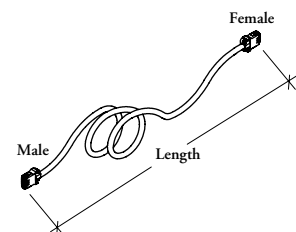

Xpress

THECE

Power Harness Extension

The Power Harness Extension brings power from the Base Feed (THECB) to the first Power Box (THEPB).

WHAT'S INCLUDED

1 power harness extension.

WHAT'S EXCLUDED

Base Feed, Power Harness, Power Box, Wire Management Clips and Modesty Panel with Built-In Cable Tray.

NOTES

The wire system for the Power Harness Extension must be specified to correspond to the components and infeeds being used in the configuration.

Check local codes for limits and restrictions on harness length.

SAMPLE ORDER CODE

THECE 7G	114	A
-----------------	------------	----------

DIMENSIONS INCHES / MM

L
24 / 610
27 / 686
30 / 762
33 / 838
36 / 914
39 / 991
42 / 1067
45 / 1143
48 / 1219
51 / 1295
54 / 1372
57 / 1448
60 / 1524
63 / 1600
66 / 1676
69 / 1753
72 / 1829
75 / 1905
78 / 1981
81 / 2057
84 / 2134
87 / 2210
90 / 2286
93 / 2362
96 / 2438
99 / 2515

Pricing is continued on the following page.

THECE
Power Harness Extension
(Continued)

DIMENSIONS INCHES / MM	PRICING					
	4-Wire (4B)	5-Wire (5D)	7-Wire (7G)	8-Wire (8T)	8-Wire (8N)	8-Wire (8K)
L						
102 / 2591	295	331	394	447	465	503
105 / 2667	304	346	408	466	494	522
108 / 2743	304	346	408	466	494	522
111 / 2819	313	348	419	476	498	537
114 / 2896	313	348	419	476	498	537
117 / 2972	325	361	435	498	527	556
120 / 3048	325	361	435	498	527	556
123 / 3124	332	372	441	507	534	563
126 / 3200	332	372	441	507	534	563
129 / 3277	336	378	449	516	543	572
132 / 3353	336	378	449	516	543	572
135 / 3429	346	383	456	525	552	581
138 / 3505	346	383	456	525	552	581