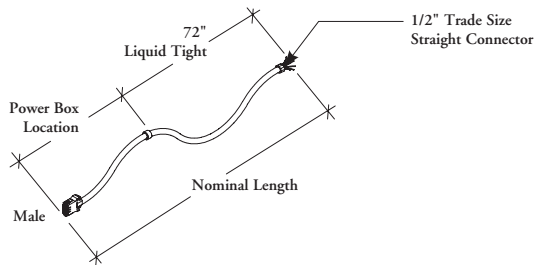

Xpress

THECB Base Feed

The Base Feed connects to the building supply and routes power into the workstation from the wall or floor.

WHAT'S INCLUDED

1 base feed harness and hardware.

WHAT'S EXCLUDED

Power Harness Extension, Power Box, Wire Management Cover and Base Feed Power Pole.

NOTES

Must be used with Wire Management Cover – Adaptable Leg (THEML)

The connection to the building power supply must be executed by a qualified electrician.

The same wire system must be specified for all electrical components in a configuration.

SAMPLE ORDER CODE

| | | | |
|----------------|-----------|-----------|----------|
| THECB M | 7G | 66 | A |
|----------------|-----------|-----------|----------|

DIMENSIONS INCHES / MM

| Dw |
|-----------|
| 36 / 914 |
| 42 / 1067 |
| 48 / 1219 |
| 54 / 1372 |
| 60 / 1524 |
| 66 / 1676 |
| 72 / 1829 |
| 78 / 1981 |
| 84 / 2134 |