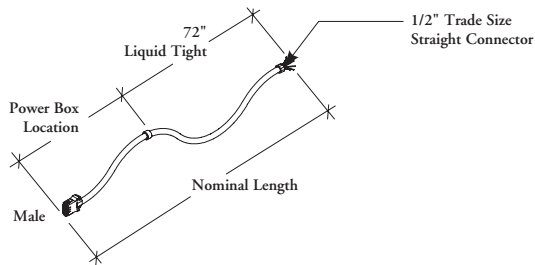

Xpress

THECB Base Feed

The Base Feed connects to the building supply and routes power into the workstation from the wall or floor.

WHAT'S INCLUDED

1 base feed harness and hardware.

WHAT'S EXCLUDED

Power Harness Extension, Power Box, Wire Management Cover and Base Feed Power Pole.

NOTES

Must be used with Wire Management Cover – Adaptable Leg (THEML)

The connection to the building power supply must be executed by a qualified electrician.

The same wire system must be specified for all electrical components in a configuration.

SAMPLE ORDER CODE

THECB M	7G	66	A
----------------	-----------	-----------	----------

DIMENSIONS INCHES / MM

Dw
36 / 914
42 / 1067
48 / 1219
54 / 1372
60 / 1524
66 / 1676
72 / 1829
78 / 1981
84 / 2134

PRICING