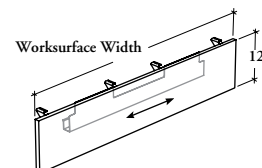

THCMS

Modesty Panel – Solid

The modesty panel provides additional seated privacy.

WHAT'S INCLUDED

1 modesty panel, 1 built-in cable tray (if specified), and mounting hardware.

NOTES

This modesty panel can be used only on the following products:

- Rectangular Worksurface (THWR)
- Trapeze Worksurface (THWT)
- High Rectangular Table (THTS)
- Rectangular Instructor Worksurface (THPR)

Specify modesty panel width to match the width of the worksurface to which it is being applied. For Trapeze Worksurface, refer to the Application Guide for compatibility.

If the Casual Linking Devices are used with tables, only the Casual Modesty Panel Style (C) can be specified.

Hardware is finished in Black.

PRODUCT OPTIONS

Modesty Panel Style	Worksurface Width	Built-In Cable Tray Option	Modesty Panel Finish	Built-In Cable Tray Finish (If Applicable)
C Casual F Flush	36, 42, 48, 54, 60, 66, 72, 78, 84	C With Built-In Cable Tray (Shown) W Without Built-In Cable Tray	Source Laminate Flintwood	Foundation Mica

SAMPLE ORDER CODE

THCMS C	66	W	VZ	

DIMENSIONS
INCHES / MM

W	CASUAL (C)				FLUSH (F)			
	WITHOUT BUILT-IN CABLE TRAY (W)		WITH BUILT-IN CABLE TRAY (C)		WITHOUT BUILT-IN CABLE TRAY (W)		WITH BUILT-IN CABLE TRAY (C)	
	Source Laminate	Flintwood	Source Laminate	Flintwood	Source Laminate	Flintwood	Source Laminate	Flintwood
36 / 914	184	648	249	711	210	704	273	767
42 / 1067	203	684	278	762	232	827	309	906
48 / 1219	222	724	311	812	255	865	345	956
54 / 1372	244	849	346	948	273	966	376	1064
60 / 1524	263	884	380	1001	304	1043	421	1158
66 / 1676	290	984	421	1116	338	1112	471	1244
72 / 1829	324	1061	470	1209	374	1150	521	1295
78 / 1981	356	1132	520	1290	394	1188	556	1351
84 / 2134	383	1172	559	1346	413	1354	588	1529