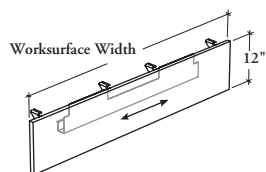

THCMS

Modesty Panel – Solid

The modesty panel provides additional seated privacy.

WHAT'S INCLUDED

1 modesty panel, 1 built-in cable tray (if specified), and mounting hardware.

NOTES

This modesty panel can be used only on the following products:

- Rectangular Worksurface (THWR)
- Trapeze Worksurface (THWT)
- High Rectangular Table (THTS)
- Rectangular Professor Worksurface (THPR)

Specify modesty panel width to match the width of the worksurface to which it is being applied. For Trapeze Worksurface, refer to the Application Guide for compatibility.