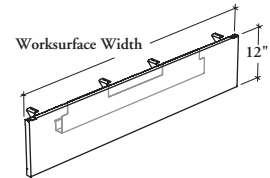

THCMM

Modesty Panel – Metal

The modesty panel provides additional seated privacy.

WHAT'S INCLUDED

1 modesty panel, 1 built-in cable tray (if specified), and mounting hardware.

NOTES

This modesty panel can be used only on the following products:

- Rectangular Worksurface (THWR)
- Trapeze Worksurface (THWT)
- High Rectangular Table (THTS)
- Rectangular Professor Worksurface (THPR)

Specify modesty panel width to match the width of the worksurface to which it is being applied. For Trapeze Worksurface, refer to the Application Guide for compatibility.

If the Casual Linking Devices are used with tables, only the Casual Modesty Panel Style (C) can be specified.

Hardware is finished in Black.

PRODUCT OPTIONS

Modesty Panel Style	Worksurface Width	Built-In Cable Tray Option	Modesty Panel and Built-In Cable Tray Finish
C Casual F Flush	36, 42, 48, 54, 60, 66, 72, 78, 84	C With Built-In Cable Tray W Without Built-In Cable Tray	Foundation Mica

SAMPLE ORDER CODE

THCMM F	48	C	7

DIMENSIONS
INCHES / MM

W	CASUAL (C)				FLUSH (F)			
	WITHOUT BUILT-IN CABLE TRAY (W)		WITH BUILT-IN CABLE TRAY (C)		WITHOUT BUILT-IN CABLE TRAY (W)		WITH BUILT-IN CABLE TRAY (C)	
	Foundation	Mica	Foundation	Mica	Foundation	Mica	Foundation	Mica
36 / 914	279	300	326	347	298	319	345	367
42 / 1067	290	311	348	369	309	331	367	388
48 / 1219	303	324	370	392	322	345	389	413
54 / 1372	315	340	392	415	334	358	410	435
60 / 1524	328	351	416	440	349	376	439	463
66 / 1676	343	367	443	467	366	392	465	493
72 / 1829	358	383	471	495	381	409	493	521
78 / 1981	375	401	496	523	395	423	517	544
84 / 2134	388	416	522	550	407	437	540	569