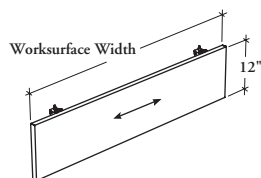

Xpress

THCFS

Modesty Panel for Flip-Top Table – Solid

The modesty panel provides additional seated privacy on Flip-Top Tables.

WHAT'S INCLUDED

1 modesty panel and mounting hardware.

NOTES

This modesty panel can only be used on the following products:

- Rectangular Flip-Top Table (THFRS)
- Rectangular Flip-Top Table with Glass Top (THFRG)

Specify modesty panel width to match the width of the worksurface to which it is being applied.

Modesty Panel is installed on activation handle. A securing device is included to lock the activating mechanism.