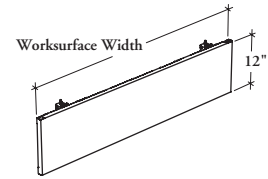

THCFM

Modesty Panel for Flip-Top Table – Metal

The modesty panel provides additional seated privacy on Flip-Top Tables.

WHAT'S INCLUDED

1 modesty panel and mounting hardware.

NOTES

This modesty panel can only be used on the following products:

- Rectangular Flip-Top Table (THFRS)
- Rectangular Flip-Top Table with Glass Top (THFRG)

Specify modesty panel width to match the width of the worksurface to which it is being applied.

Modesty Panel is installed on activation handle. A securing device is included to lock the activating mechanism.

If the Casual Linking Devices are used with tables, only the Casual Modesty Panel Style (C) can be specified.

Hardware is finished in Soft Gris.

PRODUCT OPTIONS

Modesty Panel Style	Worksurface Width	Modesty Panel Finish
C Casual F Flush	42, 48, 54, 60, 66, 72, 78, 84	Foundation Mica

SAMPLE ORDER CODE

THCFM F	78	XG

**DIMENSIONS
INCHES / MM**

W	CASUAL (C)		FLUSH (F)	
	Foundation	Mica	Foundation	Mica
42 / 1067	290	311	309	331
48 / 1219	303	324	322	345
54 / 1372	315	340	334	358
60 / 1524	328	351	349	376
66 / 1676	343	367	366	392
72 / 1829	358	383	381	409
78 / 1981	375	401	395	423
84 / 2134	388	416	407	437