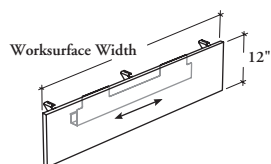

THCCS

Connecting Trapeze Worksurface Modesty Panel – Solid

The modesty panel provides additional seated privacy and is compatible only with Connecting Trapeze Worksurface.

WHAT'S INCLUDED

1 modesty panel, 1 built-in cable tray (if specified), and mounting hardware.

NOTES

Must be used under a Connecting Trapeze Worksurface (THWC) only.

Specify modesty panel width to match the width of the worksurface to which it is being applied.

Hardware is finished in Black.

PRODUCT OPTIONS