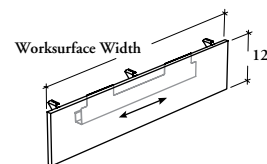

The modesty panel provides additional seated privacy and is compatible only with Connecting Trapeze Worksurface.

WHAT'S INCLUDED

1 modesty panel, 1 built-in cable tray (if specified), and mounting hardware.

NOTES

Must be used under a Connecting Trapeze Worksurface (THWC) only.

Specify modesty panel width to match the width of the worksurface to which it is being applied.

Hardware is finished in Black.

THCCS
Connecting Trapeze Worksurface
Modesty Panel – Solid