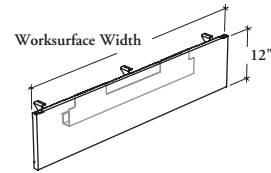

The modesty panel provides additional seated privacy and is compatible only with Connecting Trapeze Worksurface.

WHAT'S INCLUDED

1 modesty panel, 1 built-in cable tray (if specified), and mounting hardware.

NOTES

Must be used under a Connecting Trapeze Worksurface (THWC) only.

Specify modesty panel width to match the width of the worksurface to which it is being applied.

Hardware is finished in Black.

THCCM
Connecting Trapeze Worksurface
Modesty Panel – Metal