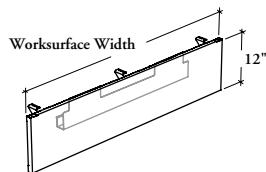

THCCM

Connecting Trapeze Worksurface Modesty Panel – Metal

The modesty panel provides additional seated privacy and is compatible only with Connecting Trapeze Worksurface.

WHAT'S INCLUDED

1 modesty panel, 1 built-in cable tray (if specified), and mounting hardware.

NOTES

Must be used under a Connecting Trapeze Worksurface (THWC) only.

Specify modesty panel width to match the width of the worksurface to which it is being applied.

Hardware is finished in Black.

PRODUCT OPTIONS