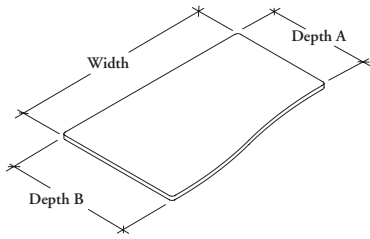

worksurfaces & countertops

W S T

Straight Transition Worksurface

The Straight Transition Worksurface is a rectangular worksurface with a transition in depth.

WHAT'S INCLUDED

1 worksurface.

WHAT'S EXCLUDED

Worksurface supports must be ordered separately.

NOTES

This is a handed product and therefore, must be specified as left or right. The handed end is deeper (from the user's perspective).

Flintwood edge trims will be finished to match the worksurface.

Seamless edge trims will be finished to match the worksurface.

SAMPLE ORDER CODE

WST 24	54	30	L	MW	1	NV
---------------	-----------	-----------	----------	-----------	----------	-----------

240

DIMENSIONS INCHES / MM

PRICING

Da	W	Db	FOUNDATION LAMINATE			SEAMLESS COLOR	FLINTWOOD	
			Straight Trim	Bullnose Trim	Wood Bullnose Trim	Seamless Edge	Wood Straight Trim	Wood Bullnose Trim
20 / 508	30 / 762	24 / 610	294	338	968	387	774	1125
20 / 508	36 / 914	24 / 610	331	380	1049	421	872	1222
20 / 508	42 / 1067	24 / 610	362	415	1112	467	945	1290
20 / 508	48 / 1219	24 / 610	370	427	1197	491	1051	1398
20 / 508	54 / 1372	24 / 610	485	548	1262	572	1125	1465
20 / 508	60 / 1524	24 / 610	494	561	1336	579	1214	1553
20 / 508	66 / 1676	24 / 610	502	574	1399	617	1287	1620
20 / 508	72 / 1829	24 / 610	511	588	1462	639	1360	1689
24 / 610	30 / 762	30 / 762	332	381	1139	426	879	1317
24 / 610	36 / 914	30 / 762	342	396	1208	455	959	1392
24 / 610	42 / 1067	30 / 762	395	453	1301	511	1072	1505
24 / 610	48 / 1219	30 / 762	404	467	1381	538	1168	1600
24 / 610	54 / 1372	30 / 762	500	568	1451	622	1248	1675
24 / 610	60 / 1524	30 / 762	510	582	1520	650	1328	1749
24 / 610	66 / 1676	30 / 762	519	596	1612	678	1441	1864
24 / 610	72 / 1829	30 / 762	530	611	1682	706	1521	1939