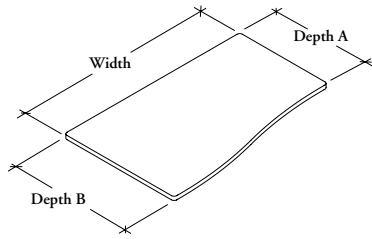

worksurfaces & countertops

W S T

Straight Transition Worksurface

The Straight Transition Worksurface is a rectangular worksurface with a transition in depth.

WHAT'S INCLUDED

1 worksurface.

WHAT'S EXCLUDED

Worksurface supports must be ordered separately.

NOTES

This is a handed product and therefore, must be specified as left or right. The handed end is deeper (from the user's perspective).

Flintwood edge trims will be finished to match the worksurface.

Seamless edge trims will be finished to match the worksurface.

SAMPLE ORDER CODE

WST 24	54	30	L	MW	1	NV
---------------	-----------	-----------	----------	-----------	----------	-----------

DIMENSIONS INCHES / MM

PRICING

Da	W	Db	FOUNDATION LAMINATE			SEAMLESS COLOR	FLINTWOOD	
			Straight Trim	Bullnose Trim	Wood Bullnose Trim	Seamless Edge	Wood Straight Trim	Wood Bullnose Trim
20 / 508	30 / 762	24 / 610	294	338	968	387	774	1125
20 / 508	36 / 914	24 / 610	331	380	1049	421	872	1222
20 / 508	42 / 1067	24 / 610	362	415	1112	467	945	1290
20 / 508	48 / 1219	24 / 610	370	427	1197	491	1051	1398
20 / 508	54 / 1372	24 / 610	485	548	1262	572	1125	1465
20 / 508	60 / 1524	24 / 610	494	561	1336	579	1214	1553
20 / 508	66 / 1676	24 / 610	502	574	1399	617	1287	1620
20 / 508	72 / 1829	24 / 610	511	588	1462	639	1360	1689
24 / 610	30 / 762	30 / 762	332	381	1139	426	879	1317
24 / 610	36 / 914	30 / 762	342	396	1208	455	959	1392
24 / 610	42 / 1067	30 / 762	395	453	1301	511	1072	1505
24 / 610	48 / 1219	30 / 762	404	467	1381	538	1168	1600
24 / 610	54 / 1372	30 / 762	500	568	1451	622	1248	1675
24 / 610	60 / 1524	30 / 762	510	582	1520	650	1328	1749
24 / 610	66 / 1676	30 / 762	519	596	1612	678	1441	1864
24 / 610	72 / 1829	30 / 762	530	611	1682	706	1521	1939