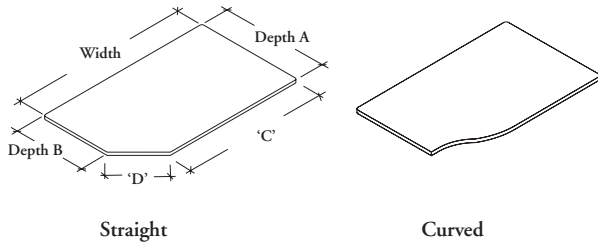

worksurfaces & countertops

W D

EDP Worksurface – Straight & Curved

The EDP Worksurface is panel-mounted with an angled or curved end which is designed to be used adjacent to a Corner Worksurface to create a recessed area for a keyboard support or to provide a cockpit area.

WHAT'S INCLUDED

1 worksurface and an adjustable support beam if width is greater than 48".

WHAT'S EXCLUDED

Worksurface supports must be ordered separately.

NOTES

Stretch Pedestals or Two-High Laterals **cannot** be used under Seamless Color worksurfaces greater than 48" in width.

The handed end is deeper, from the user's perspective.

Flintwood edge trims will be finished to match the worksurface.

Seamless edge trims will be finished to match the worksurface.

Not all depth/width combinations are available. Please see the pricing for the exact offering.

SAMPLE ORDER CODE

WD 2	30	72	19	L	RG	6	GR
------	----	----	----	---	----	---	----

234

DIMENSIONS INCHES / MM

Da	W	Db
24 / 610	24 / 610	19 / 483
24 / 610	30 / 762	19 / 483
24 / 610	36 / 914	19 / 483
24 / 610	42 / 1067	19 / 483
24 / 610	48 / 1219	19 / 483
24 / 610	54 / 1372	19 / 483
24 / 610	60 / 1524	19 / 483
24 / 610	66 / 1676	19 / 483
24 / 610	72 / 1829	19 / 483
24 / 610	78 / 1981	19 / 483
24 / 610	84 / 2134	19 / 483
30 / 762	24 / 610	19 / 483
30 / 762	30 / 762	19 / 483
30 / 762	36 / 914	19 / 483
30 / 762	42 / 1067	19 / 483
30 / 762	48 / 1219	19 / 483
30 / 762	54 / 1372	19 / 483
30 / 762	60 / 1524	19 / 483
30 / 762	66 / 1676	19 / 483
30 / 762	72 / 1829	19 / 483
30 / 762	78 / 1981	19 / 483
30 / 762	84 / 2134	19 / 483