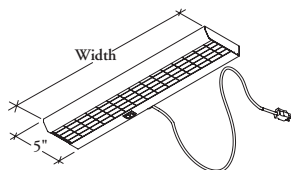

TYRT

Slim Profile Utility Light

Standard Plug

Built-In Resettable Breaker

The Slim Profile Utility Light is clip-mounted to the underside of the Overhead Cabinet (DSF), Shelf (DSO) and Hutch with Flipper Door (GHF). It provides movable side-to-side task lighting for the worksurface.

WHAT'S INCLUDED

1 light, one fluorescent tube (T5), 2 wire management clips, 2 part/2 position bracket and cord.

NOTES

When applying the Utility Light to an Overhead Cabinet (DSF) or a Shelf (DSO) specify width one size smaller than the width of the Cabinet or Shelf, (e.g., 36" shelf specify an 24" Utility Light, 42" Cabinet, specify a 36" Utility Light.