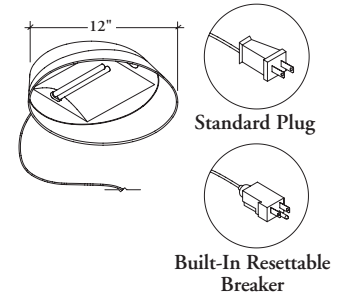

The Universal Light is magnetically mounted along the underside of overhead storage and provides task lighting for the worksurface.

WHAT'S INCLUDED

1 light, 1 13 watt fluorescent tube (PL-S), 2 wire management clips.

NOTES

A built-in resettable breaker option is available for installation in Canada/U.S.A. only. The Universal Light must not extend beyond the face of the product it is being applied to.

When Ebony, Granite, Latte, Espresso or Bronze finish is specified for the Universal Light, the cord will be Black.

When Grey, Nevada, Storm White Platinum or Silver finish is specified, the cord will be Grey.

If country of Installation (Y) is selected, cord will come with a Wieland Connector at the end. A Power Input Cable (with plug) (VEPP) must be ordered separately.

T U Universal Light

PRODUCT OPTIONS

Style	Country of Installation	Finish
200 Standard Plug	A Canada/U.S.A.	Foundation
202 Built-In Resettable Breaker	G UK	7 Platinum (Mica)
	F Germany	K Silver (Mica)
	Y International	R Bronze (Mica)

SAMPLE ORDER CODE

TU 200	A	E

COUNTRY OF INSTALLATION

A
G, F, Y

PRICING

FOUNDATION

Standard Plug (200)	Built-In Resettable Breaker (202)
320	482
320	n/a

If Mica is specified, add 13