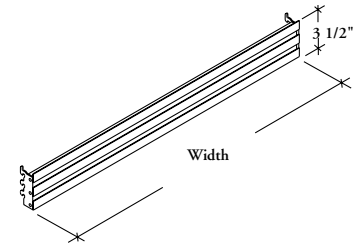

The Accessory Rail is designed to support Personal Organizers for use in fabric covered elements (PAA, PTA).

WHAT'S INCLUDED

1 accessory rail.

P A R
Accessory Rail

PRODUCT OPTIONS

Height	Width	Finish
03	18, 24, 30, 36, 42, 48, 54, 60	Foundation Accent Mica

SAMPLE ORDER CODE

PAR 03	54	U
---------------	-----------	----------

DIMENSIONS
INCHES / MM

H	W
3 / 76	18 / 457
3 / 76	24 / 610
3 / 76	30 / 762
3 / 76	36 / 914
3 / 76	42 / 1067
3 / 76	48 / 1219
3 / 76	54 / 1372
3 / 76	60 / 1524