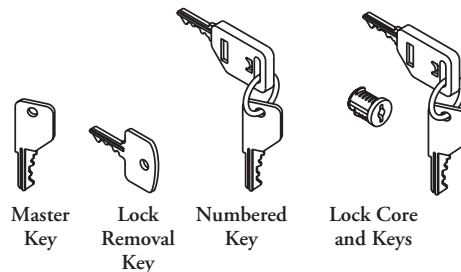

WHAT'S INCLUDED

Style K: Two Keys (one package) with number as specified, on a ring. (one of the keys has a jacket)

Style M: One Master Key.

Style R: One Lock Removal Key.

Style C: One Lock Core and Keys.

NOTES

Numbered Keys are additional keys or a replacement keys for lost or misplaced keys.

The Master Key unlocks any storage unit.

The Lock Removal Key removes lock cores from storage units.

Lock Cores and Keys are replacements for those currently installed.

K

Lock & Keys

PRODUCT OPTIONS

Style
M Master Key
R Lock Removal Key
K Numbered Keys
C Lock Core and Keys

SAMPLE ORDER CODE

K M

STYLE	PRICING
K	6
M	6
R	6
C	22