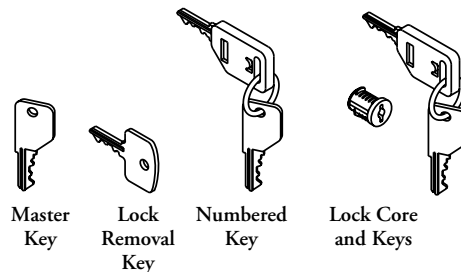

**WHAT'S INCLUDED**

**Style K:** Two Keys (one package) with number as specified, on a ring. (one of the keys has a jacket)

**Style M:** One Master Key.

**Style R:** One Lock Removal Key.

**Style C:** One Lock Core and Keys.

**NOTES**

Numbered Keys are additional keys or a replacement keys for lost or misplaced keys.

The Master Key unlocks any storage unit.

The Lock Removal Key removes lock cores from storage units.

Lock Cores and Keys are replacements for those currently installed.

**K**

**Lock & Keys**

**PRODUCT OPTIONS**

**Style**

**M** Master Key

**R** Lock Removal Key

**K** Numbered Keys

**C** Lock Core and Keys