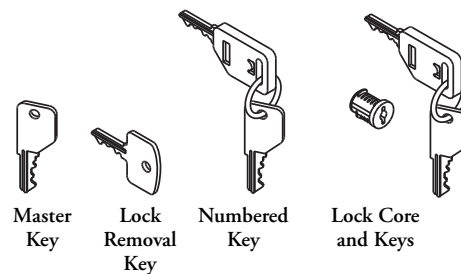

WHAT'S INCLUDED

Style K: Two Keys (one package) with number as specified, on a ring. (one of the keys has a jacket)

Style M: One Master Key.

Style R: One Lock Removal Key.

Style C: One Lock Core and Keys.

NOTES

Numbered Keys are additional keys or a replacement keys for lost or misplaced keys.

The Master Key unlocks any storage unit.

The Lock Removal Key removes lock cores from storage units.

Lock Cores and Keys are replacements for those currently installed.

K

Lock & Keys

PRODUCT OPTIONS

Style

M Master Key

R Lock Removal Key

K Numbered Keys

C Lock Core and Keys