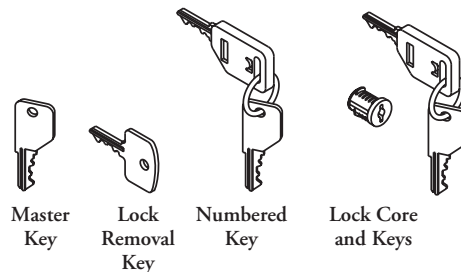

WHAT'S INCLUDED

Style K: Two Keys (one package) with number as specified, on a ring. (one of the keys has a jacket)

Style M: One Master Key.

Style R: One Lock Removal Key.

Style C: One Lock Core and Keys.

NOTES

Numbered Keys are additional keys or a replacement keys for lost or misplaced keys.

The Master Key unlocks any storage unit.

The Lock Removal Key removes lock cores from storage units.

Lock Cores and Keys are replacements for those currently installed.

K

Lock & Keys

PRODUCT OPTIONS

Style

M Master Key

R Lock Removal Key

K Numbered Keys

C Lock Core and Keys