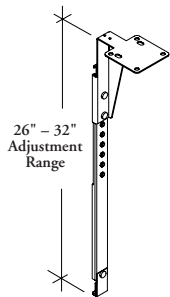

HWBA

Adjustable-Height Thin Panel Mount Bracket (Lyft)

The Adjustable-Height Thin Panel Mount Bracket mounts to Lyft Standard and Segmented Thin Panels to provide worksurface support.

WHAT'S INCLUDED

1 bracket.