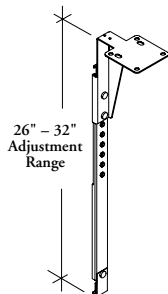

HWBA

Adjustable-Height Thin Panel Mount Bracket (Lyft)

The Adjustable-Height Thin Panel Mount Bracket mounts to Lyft Standard and Segmented Thin Panels to provide worksurface support.

WHAT'S INCLUDED

1 bracket.