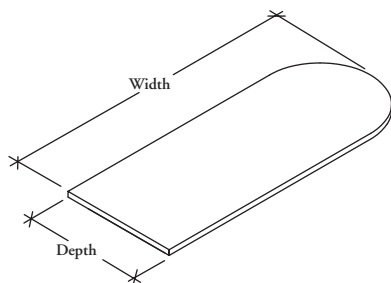

freestanding modules

GWSBN Bullet Top

The Bullet Top is specified when building up a Conference Bullet Desk and can also be panel-mounted in a T/O/S panel environment.

WHAT'S INCLUDED

1 worksurface with Freestanding Module inserts.

PRODUCT OPTIONS

Depth	Width	Worksurface Finish	Edge Trim Style	Edge Trim Finish
24, 30, 36	48, 54, 60, 66, 72	Foundation Laminate	A Slim Trim 6 Straight Trim	Edge Trim Colors

SAMPLE ORDER CODE

GWSBN 24	72	MG	6	BL
-----------------	-----------	-----------	----------	-----------

DIMENSIONS INCHES / MM

D	W
24 / 610	48 / 1219
24 / 610	54 / 1372
24 / 610	60 / 1524
24 / 610	66 / 1676
24 / 610	72 / 1829
30 / 762	48 / 1219
30 / 762	54 / 1372
30 / 762	60 / 1524
30 / 762	66 / 1676
30 / 762	72 / 1829
36 / 914	48 / 1219
36 / 914	54 / 1372
36 / 914	60 / 1524
36 / 914	66 / 1676
36 / 914	72 / 1829