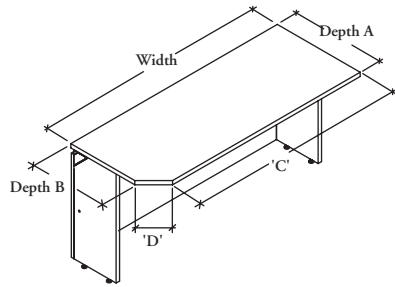

freestanding modules

G K D N

EDP Bridge with Two Half Gables

The EDP Bridge with Two Half Gables is a semi-supported desk. It is used as a bridge between another semi-supported desk and a corner desk to create a recessed area for a keyboard support.

WHAT'S INCLUDED

1 EDP Worksurface (GWDN), 2 Half Gables (GGHN), 1 Modesty Panel (GMN), hardware.

NOTES

Not all width/depth combinations are available. See pricing for exact offering.

PRODUCT OPTIONS

Modesty Panel Style	Depth A	Width	Depth B	Orientation	Worksurface Finish	Edge Trim Style	Edge Trim Finish	Gable & Modesty Panel Finish
1 Flush, Full	24, 30	24, 30, 36, 42, 48, 54, 60, 66, 72,	19, 24	L Left Handed	Foundation Laminate	A Slim Trim	Edge Trim Colors	Source Laminate
3 Flush, Raised				R Right Handed (Shown)		6 Straight Trim		
5 Flush, 3/4								
7 Flush, 1/2								
2 Recessed, Full								
4 Recessed, Raised								
6 Recessed, 3/4								
8 Recessed, 1/2								

SAMPLE ORDER CODE

GKDN 4	30	54	24	L	RE	6	UT	DE
--------	----	----	----	---	----	---	----	----

DIMENSIONS INCHES / MM

D/A	W	D/B
24 / 610	24 / 610	19 / 483
24 / 610	30 / 762	19 / 483
24 / 610	36 / 914	19 / 483
24 / 610	42 / 1067	19 / 483
24 / 610	48 / 1219	19 / 483
24 / 610	54 / 1372	19 / 483
24 / 610	60 / 1524	19 / 483
24 / 610	66 / 1676	19 / 483
24 / 610	72 / 1829	19 / 483
30 / 762	24 / 610	19 / 483
30 / 762	30 / 762	19 / 483
30 / 762	36 / 914	19 / 483
30 / 762	42 / 1067	19 / 483
30 / 762	48 / 1219	19 / 483
30 / 762	54 / 1372	19 / 483
30 / 762	60 / 1524	19 / 483
30 / 762	66 / 1676	19 / 483
30 / 762	72 / 1829	19 / 483

PRICING

WITH FLUSH MODESTY PANEL (CONTINUED)

720
740
799
944
983
1066
1083
1208
1221

WITH RECESSED MODESTY PANEL

720
740
799
944
983
1066
1083
1208
1221

OTHER DIMENSIONS

'C'	'D'
18 / 457	8 / 203
24 / 610	8 / 203
30 / 762	8 / 203
36 / 914	8 / 203
42 / 1067	8 / 203
48 / 1219	8 / 203
54 / 1372	8 / 203
60 / 1524	8 / 203
66 / 1676	8 / 203