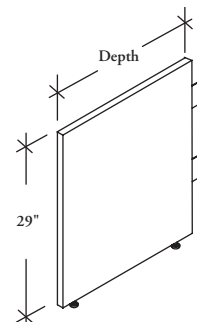

The Panel-Attached Full Gable enables a freestanding desk to be panel-attached with an on-module connection.

WHAT'S INCLUDED

1 gable, levelers, brackets and hardware.

GGPN

Panel-Attached Full Gable

PRODUCT OPTIONS

Depth	Finish
24, 30, 36	Source Laminate

SAMPLE ORDER CODE

GGPN 36	FY
----------------	-----------

**DIMENSIONS
INCHES / MM**

D
24 / 610
30 / 762
36 / 914

PRICING

263
273
300