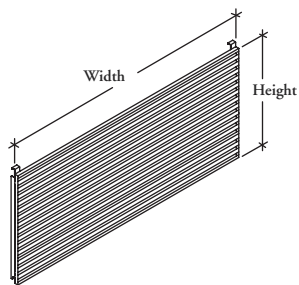

freestanding modules

GEA Hutch Accessory Element

The Hutch Accessory Element is designed to support Personal Organizers and facilitates organization in the hutch.

WHAT'S INCLUDED

1 element with hardware.

PRODUCT OPTIONS

Height	Width	Finish
21	36, 42, 48, 54, 60, 66, 72	Foundation Accent Mica

SAMPLE ORDER CODE

GEA 21	66	E
--------	----	---

DIMENSIONS INCHES / MM

H	W
21 / 533	36 / 914
21 / 533	42 / 1067
21 / 533	48 / 1219
21 / 533	54 / 1372
21 / 533	60 / 1524
21 / 533	66 / 1676
21 / 533	72 / 1829