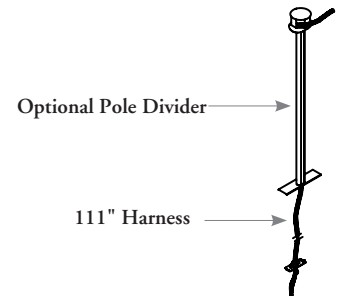

The Power Pole (Complete) includes an electrical harness and a junction box and routes power or communications directly from the building supply in the ceiling to the raceway level of the panel.

WHAT'S INCLUDED

1 hollow aluminum power pole, electrical harness, junction box, ceiling plates, top trim enclosures, attachment hardware.

E P Power Pole (Complete)

PRODUCT OPTIONS

Wire System	Height	Country of Installation	Finish	Top Trim Style	Electrical Certification
4B 4-Wire	48, 72, 96	A Canada/U.S.A.	Foundation Mica	8 Metal Straight Profile	CSA Canada UL U.S.A.
5D 5-Wire				9 Flintwood	
7G 7-Wire Isolated Ground				6 Metal Square Profile	
8T 8-Wire Isolated Ground					
8N 8-Wire Separate Neutral					
8K 8-Wire Dual Isolated					

SAMPLE ORDER CODE

EP 7G	72	A	E	9	UL

DIMENSIONS INCHES / MM

H
48 / 1219
72 / 1829
96 / 2438
48 / 1219
72 / 1829
96 / 2438
48 / 1219
72 / 1829
96 / 2438
48 / 1219
72 / 1829
96 / 2438
48 / 1219
72 / 1829
96 / 2438

PRICING

4-WIRE (4B)	281
	309
	327
5-WIRE (5D)	317
	390
	408
7-WIRE ISOLATED GROUND (7G)	348
	406
	424
8-WIRE ISOLATED GROUND (8T)	348
	406
	424
8-WIRE SEPARATE NEUTRAL (8N)	405
	424
	487
8-WIRE DUAL ISOLATED (8K)	442
	465
	534

If Mica is specified, add 26