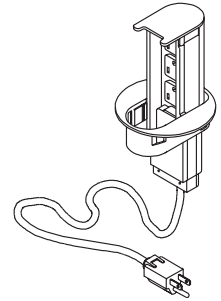

The Retractable Power Center slides up through the worksurface to provide easy access to outlets concealed beneath the surface. It retracts to allow use of entire worksurface.

WHAT'S INCLUDED

1 retractable power center, grommet, 72" power cord, wire management sleeve, template.

E P C Retractable Power Center

PRODUCT OPTIONS

Country of Installation

A Canada/U.S.A.

SAMPLE ORDER CODE

EPC A

PRICING

226