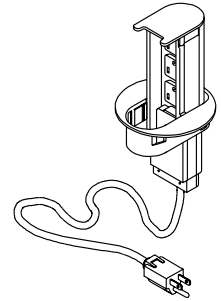

The Retractable Power Center slides up through the worksurface to provide easy access to outlets concealed beneath the surface. It retracts to allow use of entire worksurface.

WHAT'S INCLUDED

1 retractable power center, grommet, 72" power cord, wire management sleeve, template.

E P C

Retractable Power Center

PRODUCT OPTIONS

Country of Installation

A Canada/U.S.A.

SAMPLE ORDER CODE

EPC A

PRICING