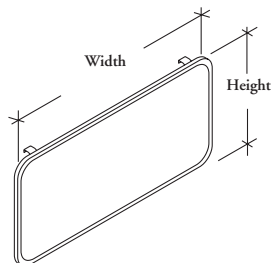

AT Tackboard

The Tackboard mounts on- or off-module over existing elements to provide a tackable surface.

WHAT'S INCLUDED

1 tackboard with on- and off-module mounting hardware.

PRODUCT OPTIONS

Style	Tackboard Finish	Frame Finish
100 (14" High, 15" Wide)	Panel Fabric	Foundation Mica
130 (14" High, 30" Wide)		
136 (14" High, 36" Wide)		
142 (14" High, 42" Wide)		
148 (14" High, 48" Wide)		
160 (14" High, 60" Wide)		
336 (29" High, 36" Wide)		

SAMPLE ORDER CODE

AT 160	P775	Q
--------	------	---

STYLE

100
130
136
142
148
160
336

PRICING

FABRIC

A/COM	Gr. 1	Gr. 2	Gr. 3	Gr. 4	Gr. 5	Gr. 6	Gr. 7
193	193	193	193	235	274	303	328
238	238	238	238	291	341	377	407
256	256	256	256	312	366	406	437
289	289	289	289	348	409	454	487
313	313	313	313	382	449	497	534
400	400	400	400	485	572	630	677
441	441	441	441	537	632	698	751