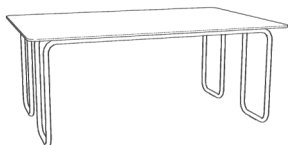

SOM79 TABLE

FEATURES

- Designed as a companion to the SOM79 chair, this table features a hand-polished chrome frame that mirrors its continuous steel lines
- 1-1/4" diameter tubular steel in polished chrome finish
- 12mm glass surface available in Solar Bronze, Solar Grey and Clear

DIMENSIONS

SOM79 Table
side view

SOM79 Table
front view

DESIGNER TAG PLACEMENT

SOM79 TABLE continued

PLANNING

2 - 4 occupancy

SOM79 TABLE continued

SPECIFYING FINISHES

- ① **Surface Finish**
Select the surface finish
- ② **Frame Finish**
Select the frame finish

SPECIFICATION EXAMPLE

Below are the steps required to specify the SOM79 Table:

- 1. Select the table style
- 1. Select the surface finish
- 2. Select the frame finish

EXAMPLE
ISOH
ISOHGZ
ISOHGZCE

SOM79 TABLE (ISOH)

PRODUCT DETAILS

Notes:

- Includes 2 x 1/8" stacking shims (Greystone Coordinate) designed to compensate for minor floor irregularities

PRODUCT OPTIONS

TOP SIZE	01 48" x 72"
SURFACE FINISH	Clear Glass CL Clear Glass Solar Glass GZ Solar Bronze GG Solar Grey
FRAME FINISH	Trivalent Chrome