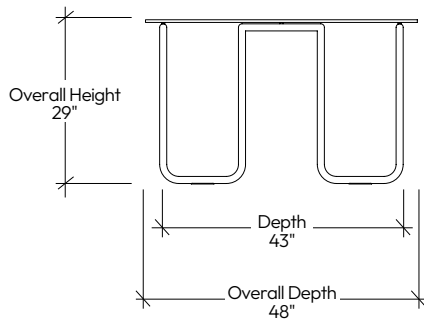

SOM79 TABLE

FEATURES

- Designed as a companion to the SOM79 chair, this table features a hand-polished chrome frame that mirrors its continuous steel lines
- 1-1/4" diameter tubular steel in polished chrome finish
- 12mm glass surface available in Solar Bronze, Solar Grey and Clear

DIMENSIONS

SOM79 Table
side view

SOM79 Table
front view

DESIGNER TAG PLACEMENT

SOM79 TABLE continued

PLANNING

2 - 4 occupancy

SOM79 TABLE continued

EXAMPLE
ISOH
ISOHGZ
ISOHGZCE

SOM79 TABLE (ISOH)

PRODUCT DETAILS

Notes:

- Includes 2 x 1/8" stacking shims (Greystone Coordinate) designed to compensate for minor floor irregularities

PRODUCT OPTIONS

TOP SIZE	01 48" x 72"
SURFACE FINISH	Clear Glass CL Clear Glass Solar Glass GZ Solar Bronze GG Solar Grey
FRAME FINISH	Trivalent Chrome