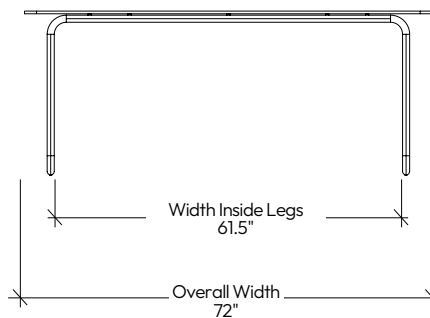

SOM79 TABLE

FEATURES

- Designed as a companion to the SOM79 chair, this table features a hand-polished chrome frame that mirrors its continuous steel lines
- 1-1/4" diameter tubular steel in polished chrome finish
- 12mm glass surface available in Solar Bronze, Solar Grey and Clear

DIMENSIONS

SOM79 Table
side view

SOM79 Table
front view

DESIGNER TAG PLACEMENT

SOM79 TABLE continued

PLANNING

2 - 4 occupancy

SOM79 TABLE continued

EXAMPLE
ISOH
ISOHGZ
ISOHGZCE

SOM79 TABLE (ISOH)

PRODUCT DETAILS

Notes:

- Includes 2 x 1/8" stacking shims (Greystone Coordinate) designed to compensate for minor floor irregularities

PRODUCT OPTIONS

TOP SIZE	01 48" x 72"
SURFACE FINISH	Clear Glass CL Clear Glass Solar Glass GZ Solar Bronze GG Solar Grey
FRAME FINISH	Trivalent Chrome