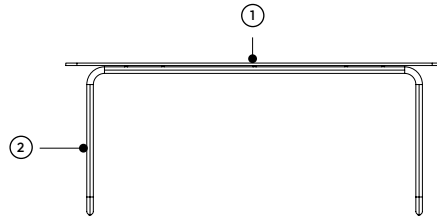

SOM79 TABLE continued

SPECIFYING FINISHES

- ① **Surface Finish**
  Select the surface finish
- ② **Frame Finish**
  Select the frame finish

SPECIFICATION EXAMPLE

Below are the steps required to specify the SOM79 Table:

1. Select the table style
1. Select the surface finish
2. Select the frame finish

EXAMPLE
ISOH
ISOHGZ
ISOHGZCE