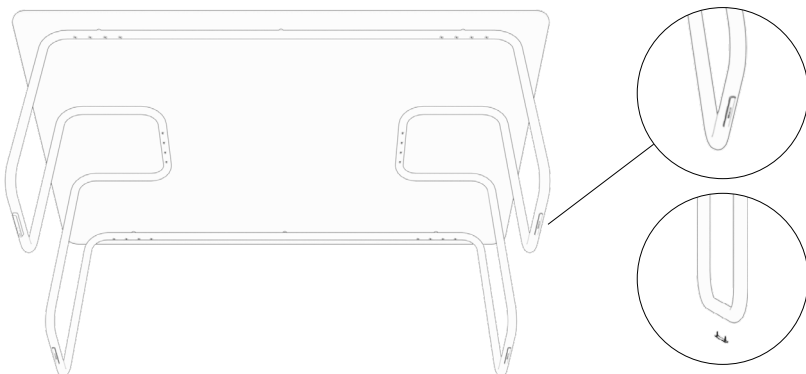

SOM79 TABLE

FEATURES

- Designed as a companion to the SOM79 chair, this table features a hand-polished chrome frame that mirrors its continuous steel lines
- 1-1/4" diameter tubular steel in polished chrome finish
- 12mm glass surface available in Solar Bronze, Solar Grey and Clear

DIMENSIONS

SOM79 Table
side view

SOM79 Table
front view

DESIGNER TAG PLACEMENT

SOM79 TABLE continued

PLANNING

2 - 4 occupancy

SOM79 TABLE continued

EXAMPLE
ISOH
ISOHGZ
ISOHGZCE

SOM79 TABLE (ISOH)

PRODUCT DETAILS

Notes:

- Includes 2 x 1/8" stacking shims (Greystone Coordinate) designed to compensate for minor floor irregularities

PRODUCT OPTIONS

TOP SIZE	01 48" x 72"
SURFACE FINISH	Clear Glass CL Clear Glass Solar Glass GZ Solar Bronze GG Solar Grey
FRAME FINISH	Trivalent Chrome