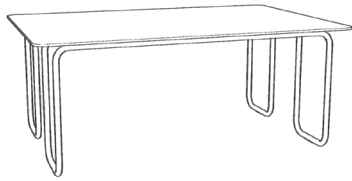

SOM79 TABLE

FEATURES

- Designed as a companion to the SOM79 chair, this table features a hand-polished chrome frame that mirrors its continuous steel lines
- 1-1/4" diameter tubular steel in polished chrome finish
- 12mm glass surface available in Solar Bronze, Solar Grey and Clear

DIMENSIONS

SOM79 Table
side view

SOM79 Table
front view

DESIGNER TAG PLACEMENT

SOM79 TABLE continued

PLANNING

2 - 4 occupancy

SOM79 TABLE continued