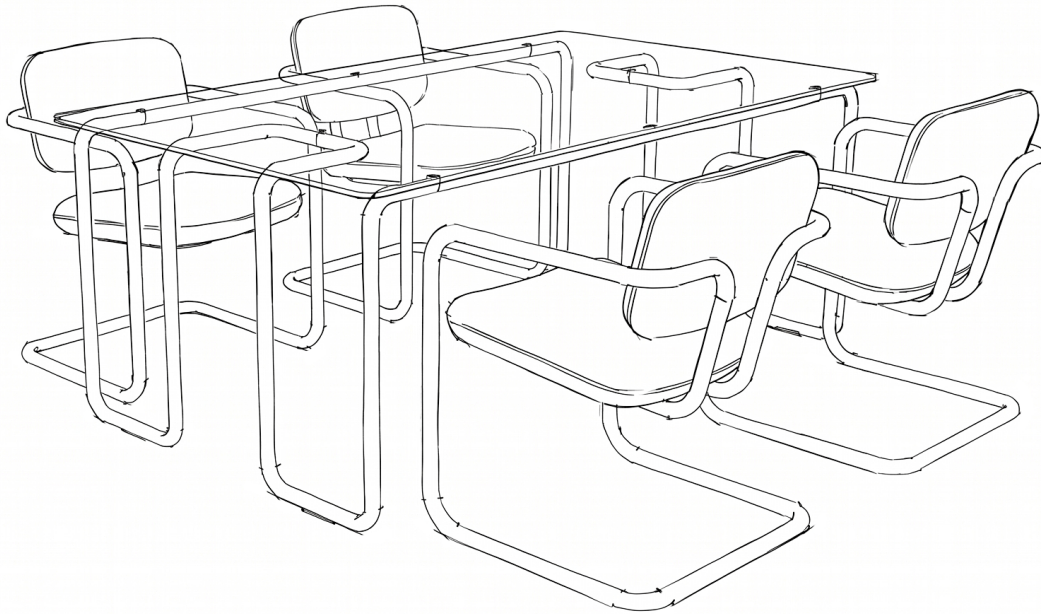

SOM79 TABLE

FEATURES

- Designed as a companion to the SOM79 chair, this table features a hand-polished chrome frame that mirrors its continuous steel lines
- 1-1/4" diameter tubular steel in polished chrome finish
- 12mm glass surface available in Solar Bronze, Solar Grey and Clear

DIMENSIONS

SOM79 Table
side view

SOM79 Table
front view

DESIGNER TAG PLACEMENT

SOM79 TABLE continued

PLANNING

2 - 4 occupancy

SOM79 TABLE continued

EXAMPLE
ISOH
ISOHGZ
ISOHGZCE

SOM79 TABLE (ISOH)

PRODUCT DETAILS

Notes:

- Includes 2 x 1/8" stacking shims (Greystone Coordinate) designed to compensate for minor floor irregularities

PRODUCT OPTIONS

TOP SIZE	01 48" x 72"
SURFACE FINISH	Clear Glass CL Clear Glass Solar Glass GZ Solar Bronze GG Solar Grey
FRAME FINISH	Trivalent Chrome