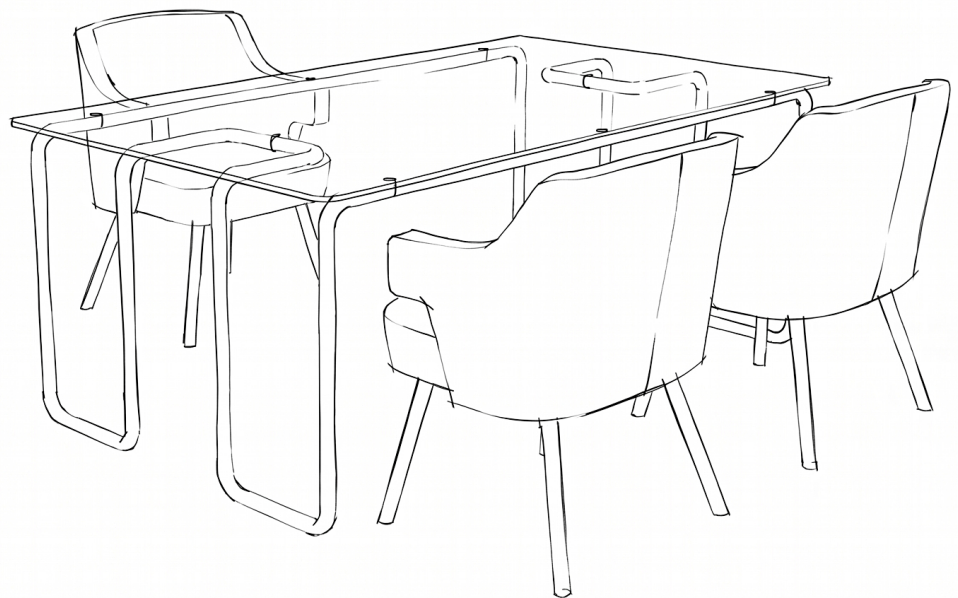

SOM79 TABLE

FEATURES

- Designed as a companion to the SOM79 chair, this table features a hand-polished chrome frame that mirrors its continuous steel lines
- 1-1/4" diameter tubular steel in polished chrome finish
- 12mm glass surface available in Solar Bronze, Solar Grey and Clear

DIMENSIONS

SOM79 Table
side view

SOM79 Table
front view

DESIGNER TAG PLACEMENT

SOM79 TABLE continued

PLANNING

2 - 4 occupancy

SOM79 TABLE continued

EXAMPLE
ISOH
ISOHGZ
ISOHGZCE

SOM79 TABLE (ISOH)

PRODUCT DETAILS

Notes:

- Includes 2 x 1/8" stacking shims (Greystone Coordinate) designed to compensate for minor floor irregularities

PRODUCT OPTIONS

TOP SIZE	01 48" x 72"
SURFACE FINISH	Clear Glass CL Clear Glass Solar Glass GZ Solar Bronze GG Solar Grey
FRAME FINISH	Trivalent Chrome