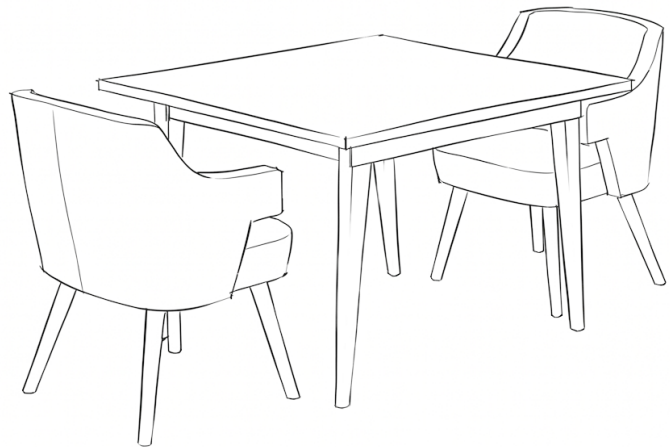

LK47 WEISS TABLE

FEATURES

- A collection of casual meeting tables designed for focused collaboration
- Comfortably seats two to six people and is available in 42", 60" and 72" widths
- Optional configurations include one or two 65W USB hubs that deliver essential power for everyday devices

OVERVIEW

LK47 WEISS TABLE continued

PLANNING

42" x 42" and 42" x 60"
2 - 4 occupancy

42" x 72"
4 - 6 occupancy

LK47 WEISS TABLE continued

DIMENSIONS

**LK47 Weiss Table
(IKNO42)**
side view

Beneath the table, a wire pathway is integrated into the bottom of the table, allowing the small DC cable to pass cleanly over the structural apron

Power Cable Manager Strip (YZZEN)

Available from Complements: Teknion's Ergonomics & Accessories Program