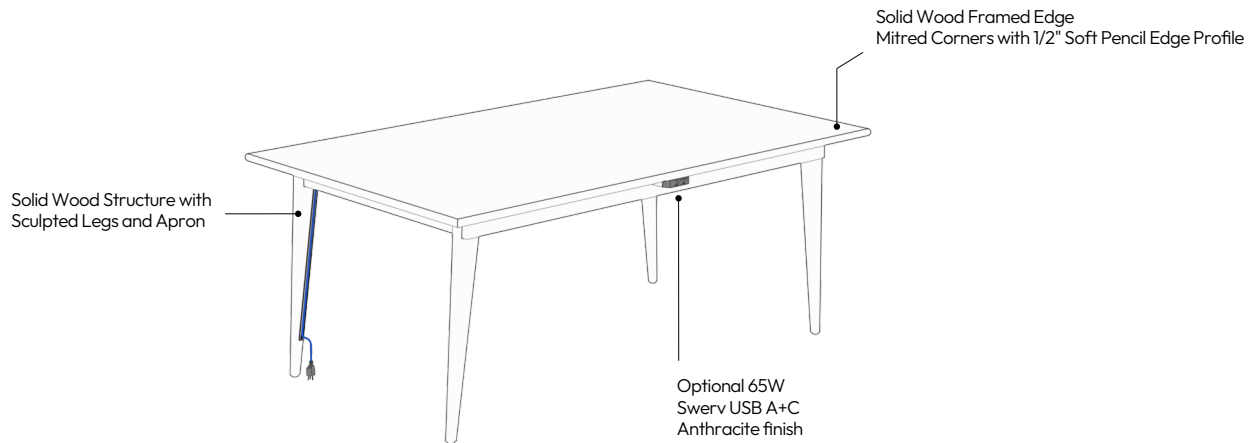

LK47 WEISS TABLE

FEATURES

- A collection of casual meeting tables designed for focused collaboration
- Comfortably seats two to six people and is available in 42", 60" and 72" widths
- Optional configurations include one or two 65W USB hubs that deliver essential power for everyday devices

---

OVERVIEW