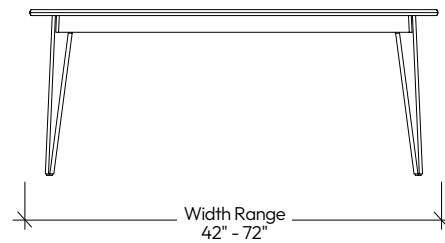

LK47 WEISS TABLE

FEATURES

- A collection of casual meeting tables designed for focused collaboration
- Comfortably seats two to six people and is available in 42", 60" and 72" widths
- Optional configurations include one or two 65W USB hubs that deliver essential power for everyday devices

OVERVIEW

LK47 WEISS TABLE continued

PLANNING

42" x 42" and 42" x 60"
2 - 4 occupancy

42" x 72"
4 - 6 occupancy

LK47 WEISS TABLE continued

DIMENSIONS

**LK47 Weiss Table
(IKNO42)**
side view

**LK47 Weiss Table
(IKNO4242)**
front view

**LK47 Weiss Table
(IKNO42__)**
front view

ELECTRICS

Swerv USB A+C Only
65w High capacity: single or 2x branched

- | | | |
|----------------|-----------------------|---------------------------|
| Modules | Cables | Brackets |
| - Power Supply | - DC extension cables | - Power Supply attachment |
| - DC Splitter | - AC power cord | |
| - USB Hubs | | |

PRICING

WIDTH (INCHES)	POWER CONFIGURATION		
	No Edge (00)	One Edge (01)	Two Edge (02)
42"	7026	7760	8495
60"	7674	8409	9144
72"	8370	9105	9840