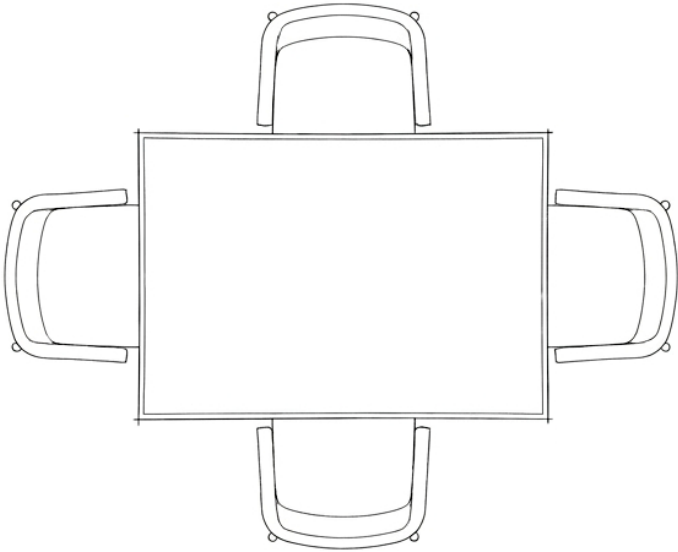

LK47 WEISS TABLE

FEATURES

- A collection of casual meeting tables designed for focused collaboration
- Comfortably seats two to six people and is available in 42", 60" and 72" widths
- Optional configurations include one or two 65W USB hubs that deliver essential power for everyday devices

OVERVIEW

LK47 WEISS TABLE continued

PLANNING

42" x 42" and 42" x 60"
2 - 4 occupancy

42" x 72"
4 - 6 occupancy

LK47 WEISS TABLE continued

DIMENSIONS

**LK47 Weiss Table
(IKNO42)**
side view

**LK47 Weiss Table
(IKNO4242)**
front view

**LK47 Weiss Table
(IKNO42__)**
front view

ELECTRICS

Swerv USB A+C Only
65w High capacity: single or 2x branched

- | | | |
|----------------|-----------------------|---------------------------|
| Modules | Cables | Brackets |
| - Power Supply | - DC extension cables | - Power Supply attachment |
| - DC Splitter | - AC power cord | |
| - USB Hubs | | |

Beneath the table, a wire pathway is integrated into the bottom of the table, allowing the small DC cable to pass cleanly over the structural apron

Power Cable Manager Strip (YZZEN)

Available from Complements: Teknion's Ergonomics & Accessories Program