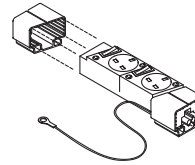

The Distribution Block redirects power distribution. The Cover Cap is a safety cover for Outlet Boxes and Distribution Blocks. The Desk-Mounting Clips attach an Outlet Box to a desk or worksurface.

WHAT'S INCLUDED

1 distribution block or 1 Cover Cap or 1 pair of Desk-Mounting Clips for Outlet Box.

WHAT'S EXCLUDED

Outlet Box and all Interconnecting and Power Input Cables must be ordered separately.

NOTES

The Distribution Block has one male connector that directs power in and three female connectors that direct power out.

Desk-Mounted Clips for Outlet Box

Cover Cap

Distribution Block

PRODUCT OPTIONS

Accessory Type		Power Option (For Distribution Block)
EC	Cover Cap	S Standard
B6	Desk-Mounted Clips for Outlet Box	U UPS
EB	Distribution Block	