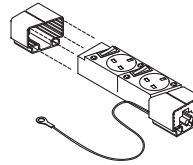

The Distribution Block redirects power distribution. The Cover Cap is a safety cover for Outlet Boxes and Distribution Blocks. The Desk-Mounting Clips attach an Outlet Box to a desk or worksurface.

WHAT'S INCLUDED

1 distribution block or 1 Cover Cap or 1 pair of Desk-Mounting Clips for Outlet Box.

WHAT'S EXCLUDED

Outlet Box and all Interconnecting and Power Input Cables must be ordered separately.

NOTES

The Distribution Block has one male connector that directs power in and three female connectors that direct power out.

Desk-Mounted Clips for Outlet Box

Cover Cap

Distribution Block

PRODUCT OPTIONS

Accessory Type		Power Option (For Distribution Block)
EC	Cover Cap	S Standard
B6	Desk-Mounted Clips for Outlet Box	U UPS
EB	Distribution Block	