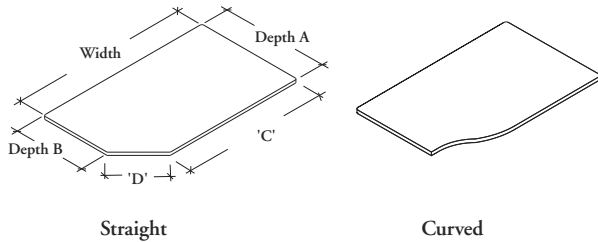

worksurfaces & countertops

W D

EDP Worksurface – Straight & Curved

The EDP Worksurface is panel-mounted with an angled or curved end which is designed to be used adjacent to a Corner Worksurface to create a recessed area for a keyboard support or to provide a cockpit area.

WHAT'S INCLUDED

1 worksurface and an adjustable support beam if width is greater than 48".

WHAT'S EXCLUDED

Worksurface supports must be ordered separately.

NOTES

Stretch Pedestals or Two-High Laterals **cannot** be used under Seamless Color worksurfaces greater than 48" in width.

The handed end is deeper, from the user's perspective.

Flintwood edge trims will be finished to match the worksurface.

Seamless edge trims will be finished to match the worksurface.

Not all depth/width combinations are available. Please see the pricing for the exact offering.

SAMPLE ORDER CODE

WD 2	30	72	19	L	RG	6	GR
------	----	----	----	---	----	---	----

DIMENSIONS INCHES / MM

Da	W	Db
24 / 610	24 / 610	19 / 483
24 / 610	30 / 762	19 / 483
24 / 610	36 / 914	19 / 483
24 / 610	42 / 1067	19 / 483
24 / 610	48 / 1219	19 / 483
24 / 610	54 / 1372	19 / 483
24 / 610	60 / 1524	19 / 483
24 / 610	66 / 1676	19 / 483
24 / 610	72 / 1829	19 / 483
24 / 610	78 / 1981	19 / 483
24 / 610	84 / 2134	19 / 483
30 / 762	24 / 610	19 / 483
30 / 762	30 / 762	19 / 483
30 / 762	36 / 914	19 / 483
30 / 762	42 / 1067	19 / 483
30 / 762	48 / 1219	19 / 483
30 / 762	54 / 1372	19 / 483
30 / 762	60 / 1524	19 / 483
30 / 762	66 / 1676	19 / 483
30 / 762	72 / 1829	19 / 483
30 / 762	78 / 1981	19 / 483
30 / 762	84 / 2134	19 / 483